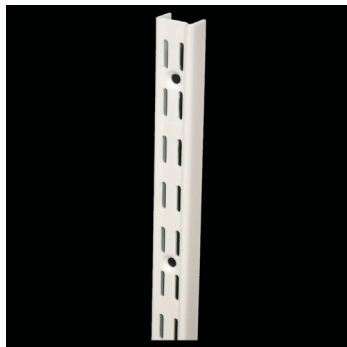

PRODUCT RELEASE

21-06-10

Double Bracket Shelving Range

A sturdy, stable and simple to install shelving range.

Made from powder coated steel. Popular 32mm retail slot pitch.

Double slotted wall stripping with sunken face for added aesthetics.

Slimline shelf brackets with double lugs for increased strength.

Durable melamine timber shelves in sizes to suit.

| Code | Description | Colour |
|----------------|---------------------------|--------|
| SB13116 | Shelf Strip 420mm | White |
| SB13126 | Shelf Strip 710mm | White |
| SB13136 | Shelf Strip 990mm | White |
| SB13156 | Shelf Strip 1400mm | White |
| SB23116 | Bracket 2-lug 130mm | White |
| SB23126 | Bracket 2-lug 180mm | White |
| SB23136 | Bracket 2-lug 230mm | White |
| SB23146 | Bracket 2-lug 270mm | White |
| SB23156 | Bracket 2-lug 320mm | White |
| SB23166 | Bracket 3-lug 370mm | White |
| SB30616 | Timber Shelf 600 x 150mm | White |
| SB30626 | Timber Shelf 600 x 200mm | White |
| SB31216 | Timber Shelf 1200 x 150mm | White |
| SB31226 | Timber Shelf 1200 x 200mm | White |
| SB31236 | Timber Shelf 1200 x 250mm | White |
| SB31246 | Timber Shelf 1200 x 300mm | White |