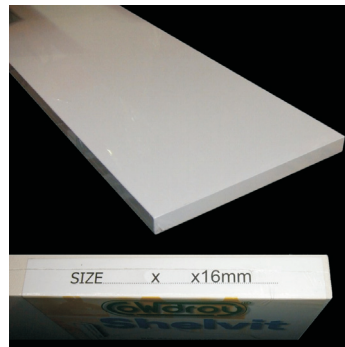

PRODUCT RELEASE

21-06-10

Double Bracket Shelving Range

A sturdy, stable and simple to install shelving range.

Made from powder coated steel. Popular 32mm retail slot pitch.

Double slotted wall stripping with sunken face for added aesthetics.

Slimline shelf brackets with double lugs for increased strength.

Durable melamine timber shelves in sizes to suit.

| Code | Description | Colour |
|----------------|---------------------------|--------|
| SB13116 | Shelf Strip 420mm | White |
| SB13126 | Shelf Strip 710mm | White |
| SB13136 | Shelf Strip 990mm | White |
| SB13156 | Shelf Strip 1400mm | White |
| SB23116 | Bracket 2-lug 130mm | White |
| SB23126 | Bracket 2-lug 180mm | White |
| SB23136 | Bracket 2-lug 230mm | White |
| SB23146 | Bracket 2-lug 270mm | White |
| SB23156 | Bracket 2-lug 320mm | White |
| SB23166 | Bracket 3-lug 370mm | White |
| SB30616 | Timber Shelf 600 x 150mm | White |
| SB30626 | Timber Shelf 600 x 200mm | White |
| SB31216 | Timber Shelf 1200 x 150mm | White |
| SB31226 | Timber Shelf 1200 x 200mm | White |
| SB31236 | Timber Shelf 1200 x 250mm | White |
| SB31246 | Timber Shelf 1200 x 300mm | White |