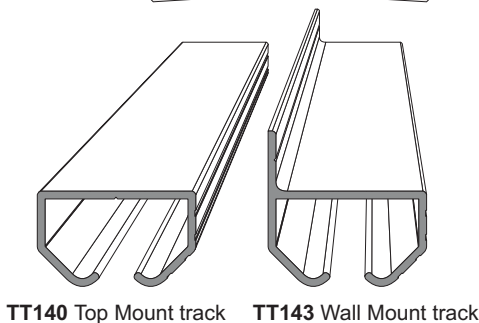

FORERUNNER Sliding Door Track System

Top and Wall Mount options - 50kg Per Door

- FEATURES:**
- *Maximum load 50kg per door
 - *Aluminium wrap-around track
 - *Top Mount or Wall Mount options
 - *Nylon tyred wheels with sealed ZZ bearings - fixed onto metal hanger bracket
 - *2mm adj. slot on wheel brackets for door thickness alignment
 - *Suits doors 25 to 35mm thick
 - *For pelmetted version consider upgrading to **ForeRunner Pelmet**
 - *Anti-bounce clamp-on door stop
 - *Slimline Nylon door guide

P140	Packaged Set for Single Door Top Mount 915mm wide
P143	Packaged Set for Single Door Wall Mount 915mm wide
S331	Pack of 2 TT331 Wheel Assemblies
S208	Pack of 1 TT208 Standard Duty Door Guide