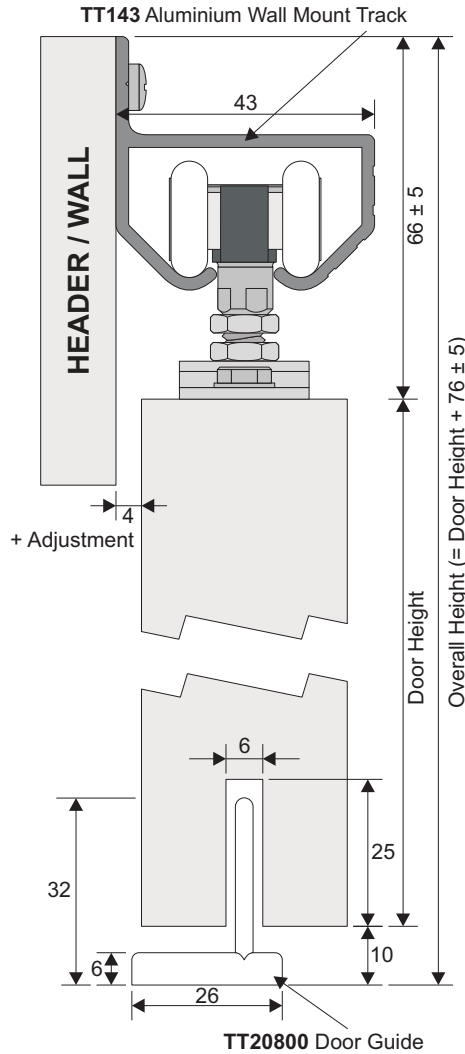

FORERUNNER Sliding Door Track System

Top and Wall Mount options - 50kg Per Door

- FEATURES:**
- *Maximum load 50kg per door
 - *Aluminium wrap-around track
 - *Top Mount or Wall Mount options
 - *Nylon tyred wheels with sealed ZZ bearings - fixed onto metal hanger bracket
 - *2mm adj. slot on wheel brackets for door thickness alignment
 - *Suits doors 25 to 35mm thick
 - *For pelmetted version consider upgrading to **ForeRunner Pelmet**
 - *Anti-bounce clamp-on door stop
 - *Slimline Nylon door guide

P140	Packaged Set for Single Door Top Mount 915mm wide
P143	Packaged Set for Single Door Wall Mount 915mm wide
S331	Pack of 2 TT331 Wheel Assemblies
S208	Pack of 1 TT208 Standard Duty Door Guide