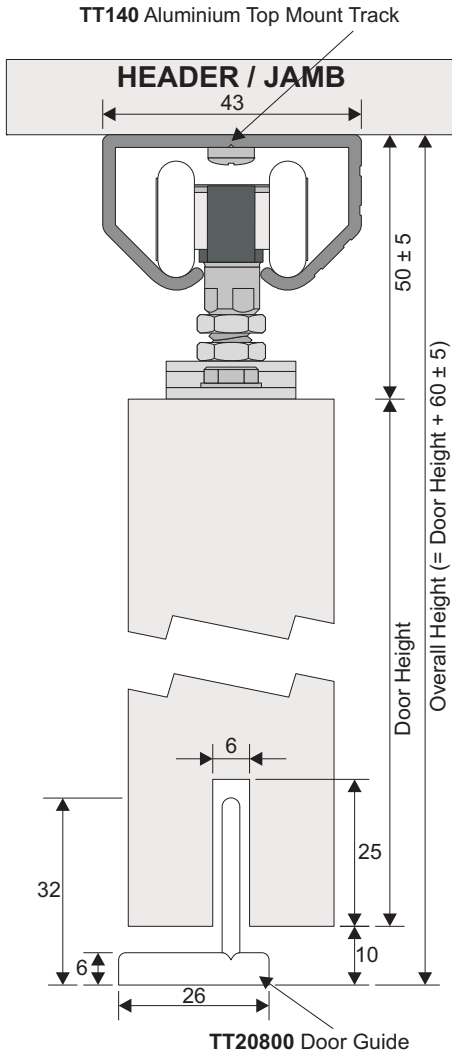

FORERUNNER Sliding Door Track System

Top and Wall Mount options - 50kg Per Door

- FEATURES:**
- *Maximum load 50kg per door
 - *Aluminium wrap-around track
 - *Top Mount or Wall Mount options
 - *Nylon tyred wheels with sealed ZZ bearings - fixed onto metal hanger bracket
 - *2mm adj. slot on wheel brackets for door thickness alignment
 - *Suits doors 25 to 35mm thick
 - *For pelmetted version consider upgrading to **ForeRunner Pelmet**
 - *Anti-bounce clamp-on door stop
 - *Slimline Nylon door guide

P140	Packaged Set for Single Door Top Mount 915mm wide
P143	Packaged Set for Single Door Wall Mount 915mm wide
S331	Pack of 2 TT331 Wheel Assemblies
S208	Pack of 1 TT208 Standard Duty Door Guide