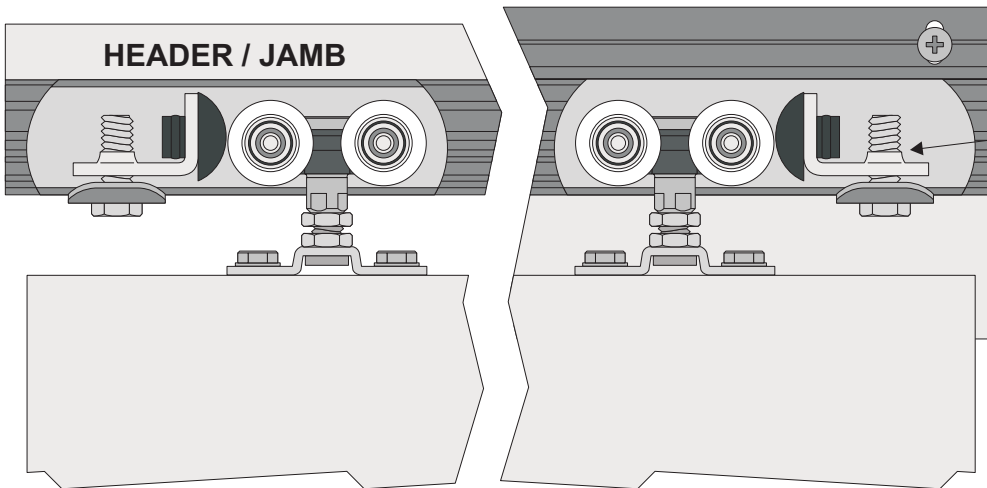

FORERUNNER Sliding Door Track System

Top and Wall Mount options - 50kg Per Door

- FEATURES:**
- *Maximum load 50kg per door
 - *Aluminium wrap-around track
 - *Top Mount or Wall Mount options
 - *Nylon tyred wheels with sealed ZZ bearings - fixed onto metal hanger bracket
 - *2mm adj. slot on wheel brackets for door thickness alignment
 - *Suits doors 25 to 35mm thick
 - *For pelmetted version consider upgrading to **ForeRunner Pelmet**
 - *Anti-bounce clamp-on door stop
 - *Slimline Nylon door guide

P140	Packaged Set for Single Door Top Mount 915mm wide
P143	Packaged Set for Single Door Wall Mount 915mm wide
S331	Pack of 2 TT331 Wheel Assemblies
S208	Pack of 1 TT208 Standard Duty Door Guide