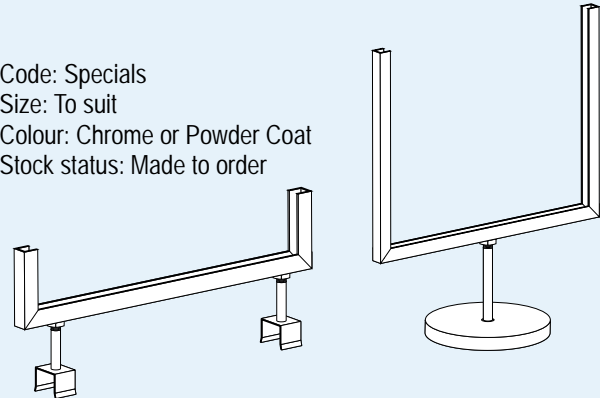

Code: [SG720](#)
Sizes: 230 and 305mm (2-Lug)
Sizes: 370, 445 & 530mm (3-Lug)
Colour: Merino White
Stock status: Ex-stock

WIRE DUMP BASKET DIVIDERS

Code: [SF720](#)
Height: 150mm
Depths: 300, 380 & 450mm
Colour: Chrome
Stock status: Ex-stock

GONDOLA ACCESSORIES

MULTI-PURPOSE BRACKETS

40mm PITCH FOR BASKETS/STEEL SHELVES

Code: **SF200**

Lengths: 230, 305, 370 & 445mm

Colour: Merino White & Chrome

Stock status: Ex-stock

TICKET FRAMES - STEEL

Code: Specials

Size: To suit

Colour: Chrome or Powder Coat

Stock status: Made to order

ADJUSTABLE ANGLE BRACKETS

40mm PITCH FOR BASKETS/STEEL SHELVES

Code: **SF250**

Lengths: 305mm (2 lug)
and 370mm (3 lug)