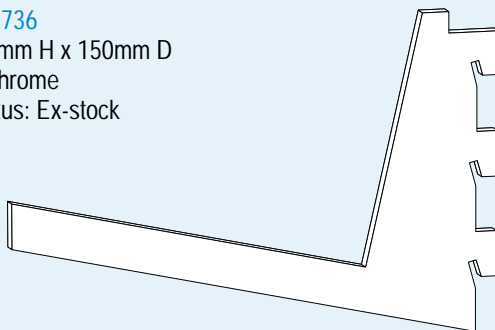

Colour: Chrome

Stock status: Ex-stock

TICKET FRAME STEMS & BASES - STEEL THREADED

Code: **SZ21600** 75mm Stem

Code: **SZ21800** 300mm Stem

Size: 3/8" diameter

Colour: Chrome

Stock status: Ex-stock

Code: **SZ21900** Round Base

Size: 100mm diameter

Colour: Chrome

Stock status: Ex-stock

BOOKSHELF BRACKET

GENERAL PURPOSE 40mm PITCH

Code: **SG736**

Size: 100mm H x 150mm D

Colour: Chrome

Stock status: Ex-stock

ROUND RAIL TICKET CLAMP - STEEL

SUITS 25mm DIAM. TUBE

Code: **SZ225**

Colour: Chrome

Stock status: Ex-stock

COMPONENT BINS - STEEL