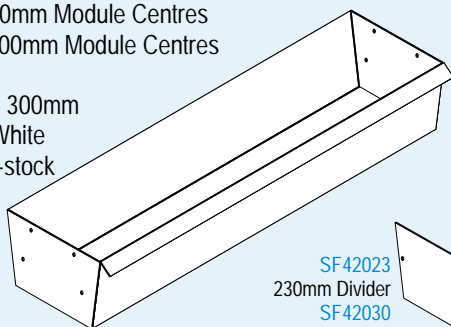

WITH DIVIDERS AND BRACKETS

Code: **SF408** 900mm Module Centres

Code: **SF411** 1200mm Module Centres

Height: 150mm

Depths: 230 and 300mm

Colour: Merino White

Stock status: Ex-stock

SPECIAL STEELWORK