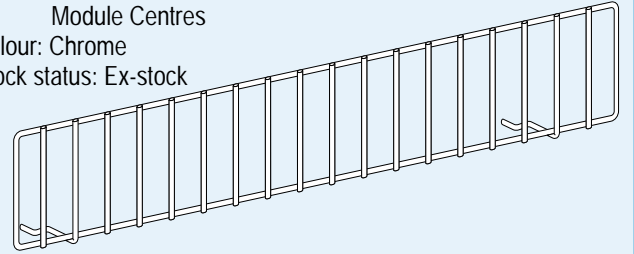

WIRE FRONT FOR STEEL SHELVES

Code: [SG801](#)
Height: 100mm
Widths: 600, 900 & 1200mm
Module Centres
Colour: Chrome
Stock status: Ex-stock

FEATURE END FRAME SINGLE SIDED

Code: [SF55520](#)
Size: 1255 x 932mm
Colour: Merino White
Stock status: Made to order

Will take 3 Infill Panels to each side (not included)

WIRE DIVIDER FOR STEEL SHELVES

Code: [SG802](#)
Height: 130mm
Depths: 230, 300, 370, 450 and 530mm
Colour: Chrome
Stock status: Ex-stock

STEEL SHELVES - ZINCSEAL WITH 25mm TURNDOWN