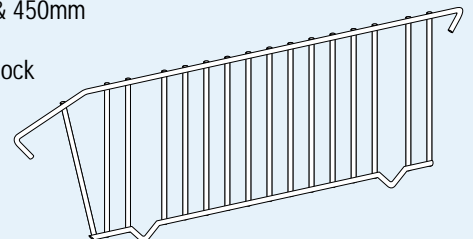

WIRE DUMP BASKETS

Code: [SF709](#) 900mm Module Centres
Code: [SF712](#) 1200mm Module Centres
Height: 150mm
Depths: 300, 380 & 450mm
Colour: Chrome
Stock status: Ex-stock

STEEL SHELF BRACKETS 40mm PITCH

Code: [SG720](#)
Sizes: 230 and 305mm (2-Lug)
Sizes: 370, 445 & 530mm (3-Lug)
Colour: Merino White
Stock status: Ex-stock

WIRE DUMP BASKET DIVIDERS

Code: [SF720](#)
Height: 150mm
Depths: 300, 380 & 450mm
Colour: Chrome
Stock status: Ex-stock