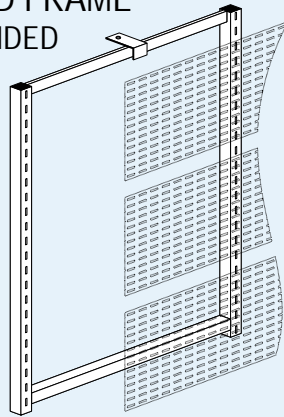

WIRE FRONT FOR STEEL SHELVES

Code: [SG801](#)
Height: 100mm
Widths: 600, 900 & 1200mm
Module Centres
Colour: Chrome
Stock status: Ex-stock

FEATURE END FRAME SINGLE SIDED

Code: [SF55520](#)
Size: 1255 x 932mm
Colour: Merino White
Stock status: Made to order

Will take 3 Infill Panels to each side (not included)

WIRE DIVIDER FOR STEEL SHELVES

Code: [SG802](#)
Height: 130mm
Depths: 230, 300, 370, 450 and 530mm
Colour: Chrome
Stock status: Ex-stock

STEEL SHELVES - ZINCSEAL WITH 25mm TURNDOWN