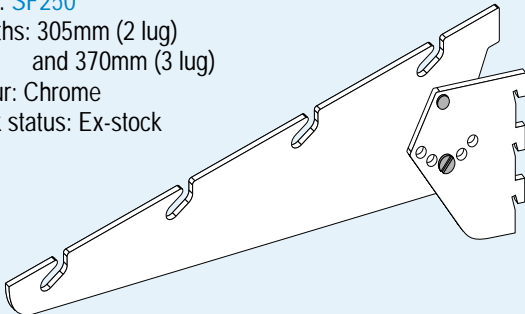

GONDOLA ACCESSORIES

MULTI-PURPOSE BRACKETS

40mm PITCH FOR BASKETS/STEEL SHELVES

Code: **SF200**

Lengths: 230, 305, 370 & 445mm

Colour: Merino White & Chrome

Stock status: Ex-stock

TICKET FRAMES - STEEL

Code: Specials

Size: To suit

Colour: Chrome or Powder Coat

Stock status: Made to order

ADJUSTABLE ANGLE BRACKETS

40mm PITCH FOR BASKETS/STEEL SHELVES

Code: **SF250**

Lengths: 305mm (2 lug)
and 370mm (3 lug)

Colour: Chrome

Stock status: Ex-stock

TICKET FRAME STEMS & BASES - STEEL THREADED

Code: **SZ21600** 75mm Stem

Code: **SZ21800** 300mm Stem

Size: 3/8" diameter

Colour: Chrome

Stock status: Ex-stock

Code: **SZ21900** Round Base

Size: 100mm diameter

Colour: Chrome

Stock status: Ex-stock

BOOKSHELF BRACKET

GENERAL PURPOSE 40mm PITCH

Code: **SG736**

Size: 100mm H x 150mm D