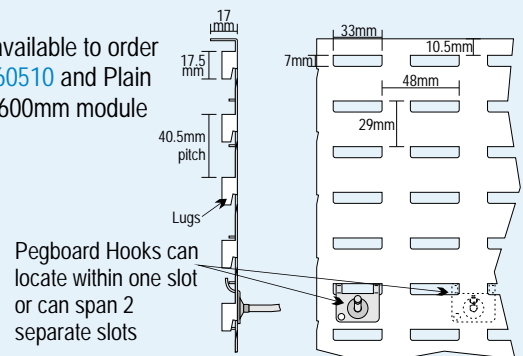

Colour: Merino White
Stock Status: Ex-stock

Tube caps, inserts and levellers are included with posts.

POSTS - SINGLE SIDED

CODE	DIMENSIONS		
	H	W	D
SF53020	1420	305	200
SF54520	1420	445	200
SF55320	1420	530	200
SF53030	2226	305	200
SF54530	2226	445	200
SF55330	2226	530	200

Colour: Merino White
Stock Status: Ex-stock

Tube caps, inserts and levellers are included with posts.

METAL INFILL PANELS - SLOTTED & PLAIN

Code: **SG60520** Slotted Panel - 405 x 855mm (900mm module)
Code: **SG60530** Slotted Panel - 405 x 1185mm (1200mm module)
Code: **SG60620** Plain Panel - 405 x 855mm (900mm module)
Code: **SG60630** Plain Panel - 405 x 1185mm (1200mm module)

Size: As Above
Colour: Merino White
Stock status: Ex-stock

These panels are available to order in both Slotted **SG60510** and Plain **SG60610** to suit a 600mm module

*The metal infill panel is an Australian registered design #150008