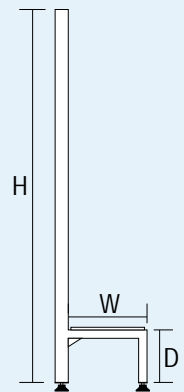

If you need assistance in sorting out your gondola requirements Cowdroy have design consultants ready to design, plan and implement your system with you.

POSTS - DOUBLE SIDED

CODE	DIMENSIONS		
	H	W	D
SF53010	1420	305	200
SF54510	1420	445	200
SF55310	1420	530	200

Colour: Merino White
Stock Status: Ex-stock

Tube caps, inserts and levellers are included with posts.

POSTS - SINGLE SIDED

CODE	DIMENSIONS		
	H	W	D
SF53020	1420	305	200
SF54520	1420	445	200
SF55320	1420	530	200
SF53030	2226	305	200
SF54530	2226	445	200
SF55330	2226	530	200

Colour: Merino White
Stock Status: Ex-stock

Tube caps, inserts and levellers are included with posts.

METAL INFILL PANELS - SLOTTED & PLAIN

Code: **SG60520** Slotted Panel - 405 x 855mm (900mm module)
Code: **SG60530** Slotted Panel - 405 x 1185mm (1200mm module)
Code: **SG60620** Plain Panel - 405 x 855mm (900mm module)
Code: **SG60630** Plain Panel - 405 x 1185mm (1200mm module)

Size: As Above
Colour: Merino White
Stock status: Ex-stock

These panels are available to order in both Slotted **SG60510** and Plain **SG60610** to suit a 600mm module

*The metal infill panel is an Australian registered design #150008