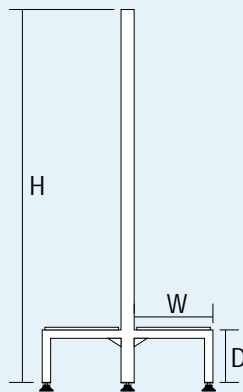

Cowdroy Gondolas are supplied in components for DIY assembly and require no fixing hardware - they simply lock together.

The robust posts incorporate a 50 x 32mm slotted tube upright and 32 x 32mm tube legs. Slotting is at 40mm pitch - the most common pitch in the Australian shopfitting industry and is compatible with many other systems in the market.

The system is pre-finished in durable powder coat - Merino White in colour (unless otherwise stated). Other powder coat colours are available on request.

Also available for the Cowdroy Gondola System is a wide range of gondola accessories including steel shelves, wire fronts and dividers, wire dump baskets, component bins, hooks, blouse arms and cross bars.

If you need assistance in sorting out your gondola requirements Cowdroy have design consultants ready to design, plan and implement your system with you.

POSTS - DOUBLE SIDED

CODE	DIMENSIONS		
	H	W	D
SF53010	1420	305	200
SF54510	1420	445	200
SF55310	1420	530	200

Colour: Merino White
Stock Status: Ex-stock

Tube caps, inserts and levellers are included with posts.

POSTS - SINGLE SIDED

CODE	DIMENSIONS		
	H	W	D
SF53020	1420	305	200
SF54520	1420	445	200
SF55320	1420	530	200
SF53030	2226	305	200
SF54530	2226	445	200
SF55330	2226	530	200