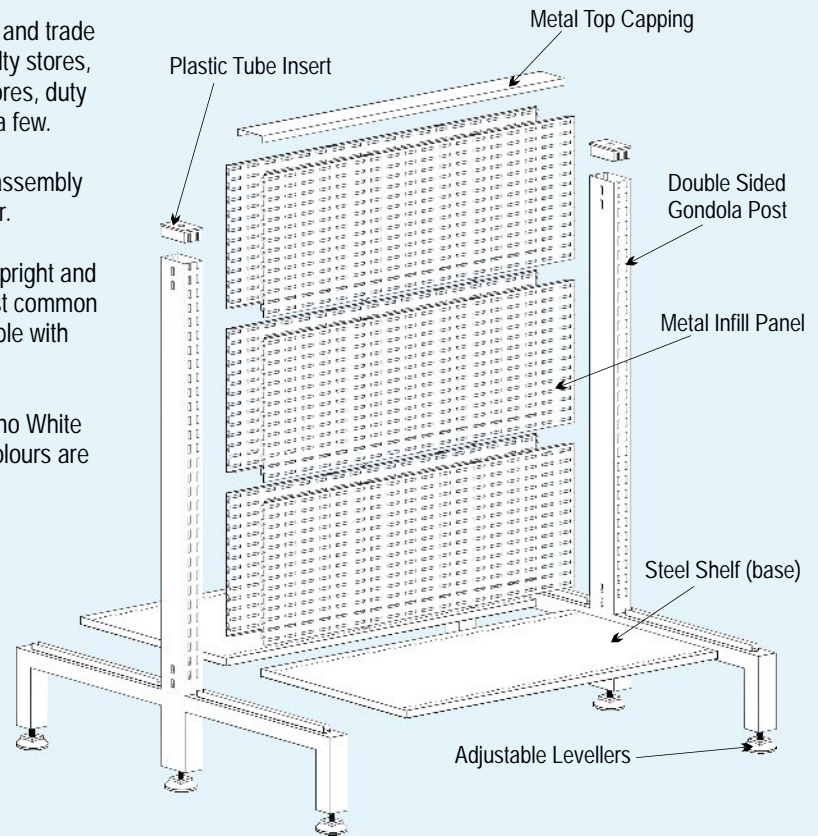

MILLENNIUM GONDOLA SYSTEM

MILLENNIUM GONDOLA SYSTEM SET UP

The Cowdroy Gondola System is suitable for many retail and trade applications including supermarkets, pharmacies, specialty stores, hardware stores, auto spare part stores, convenience stores, duty free shops, service stations and newsagencies to name a few.

Cowdroy Gondolas are supplied in components for DIY assembly and require no fixing hardware - they simply lock together.

The robust posts incorporate a 50 x 32mm slotted tube upright and 32 x 32mm tube legs. Slotting is at 40mm pitch - the most common pitch in the Australian shopfitting industry and is compatible with many other systems in the market.

The system is pre-finished in durable powder coat - Merino White in colour (unless otherwise stated). Other powder coat colours are available on request.

Also available for the Cowdroy Gondola System is a wide range of gondola accessories including steel shelves, wire fronts and dividers, wire dump baskets, component bins, hooks, blouse arms and cross bars.

If you need assistance in sorting out your gondola requirements Cowdroy have design consultants ready to design, plan and implement your system with you.

POSTS - DOUBLE SIDED

CODE	DIMENSIONS		
	H	W	D
SF53010	1420	305	200
SF54510	1420	445	200
SF55310	1420	530	200

Colour: Merino White
Stock Status: Ex-stock