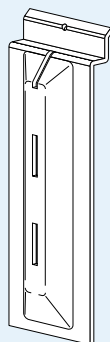

GROOVED WALL ACCESSORIES

BRACKET ADAPTOR - 2 SLOT SUITS 40mm PITCH BRACKETS

Code: **UW200**
Colour: White and Chrome
Stock status: Ex-stock

Patented

MEDIUM DUTY LOOP HOOKS - ALL WIRE SUITS MOST GROOVED WALL

Code: **PB14010** 100mm
Code: **PB16015** 150mm
Code: **PB18020** 200mm
Size: 4mm Wire
with 30mm Diam. Loop
Colour: Zinc
Stock status: Ex-stock

BRACKET ADAPTOR - 3 SLOT SUITS 40mm PITCH BRACKETS

Code: **UW100**
Colour: White and Chrome
Stock status: Ex-stock

Patented

11 NOTCH SLOPING BLOUSE ARM - STEEL FOR GROOVED WALL

Code: **UW21100**
Length: 330mm
Colour: Chrome
Stock status: Ex-stock

HEAVY DUTY HOOKS - FLAT BACK SUITS MOST GROOVED WALL

Code: **PB81025** 250mm
Code: **PB81230** 300mm
Size: 6mm Wire
with 8mm Ball Tip
Colour: Zinc
Stock status: Ex-stock

GROOVED WALL BRACKETS FULLY WELDED

Code: Specials
Sizes: To suit
Colour: To suit
Stock status: Made to order

MEDIUM DUTY HOOKS - ALL WIRE SUITS MOST GROOVED WALL

Code: **PB00205** 50mm
Code: **PB00410** 100mm
Code: **PB00615** 150mm
Size: 4mm Wire
with 4.5mm Ball Tip
Colour: Zinc
Stock status: Ex-stock