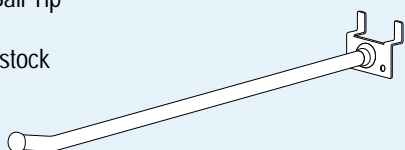

Code: **PB14010** 100mm
Code: **PB16015** 150mm
Code: **PB18020** 200mm
Size: 4mm Wire
with 30mm Diam. Loop
Colour: Zinc
Stock status: Ex-stock

BRACKET ADAPTOR - 3 SLOT SUITS 40mm PITCH BRACKETS

Code: **UW100**
Colour: White and Chrome
Stock status: Ex-stock

Patented

11 NOTCH SLOPING BLOUSE ARM - STEEL FOR GROOVED WALL

Code: **UW21100**
Length: 330mm
Colour: Chrome
Stock status: Ex-stock

HEAVY DUTY HOOKS - FLAT BACK SUITS MOST GROOVED WALL

Code: **PB81025** 250mm
Code: **PB81230** 300mm
Size: 6mm Wire
with 8mm Ball Tip
Colour: Zinc
Stock status: Ex-stock

GROOVED WALL BRACKETS FULLY WELDED

Code: Specials
Sizes: To suit
Colour: To suit
Stock status: Made to order

MEDIUM DUTY HOOKS - ALL WIRE SUITS MOST GROOVED WALL

Code: **PB00205** 50mm
Code: **PB00410** 100mm
Code: **PB00615** 150mm
Size: 4mm Wire
with 4.5mm Ball Tip
Colour: Zinc
Stock status: Ex-stock