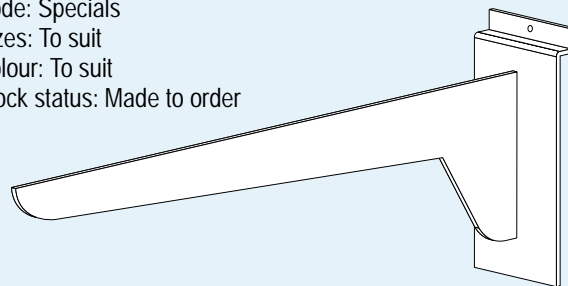

Patented

11 NOTCH SLOPING BLOUSE ARM - STEEL FOR GROOVED WALL

Code: **UW21100**
Length: 330mm
Colour: Chrome
Stock status: Ex-stock

HEAVY DUTY HOOKS - FLAT BACK SUITS MOST GROOVED WALL

Code: **PB81025** 250mm
Code: **PB81230** 300mm
Size: 6mm Wire
with 8mm Ball Tip
Colour: Zinc
Stock status: Ex-stock

GROOVED WALL BRACKETS FULLY WELDED

Code: Specials
Sizes: To suit
Colour: To suit
Stock status: Made to order

MEDIUM DUTY HOOKS - ALL WIRE SUITS MOST GROOVED WALL

Code: **PB00205** 50mm
Code: **PB00410** 100mm
Code: **PB00615** 150mm
Size: 4mm Wire
with 4.5mm Ball Tip
Colour: Zinc
Stock status: Ex-stock