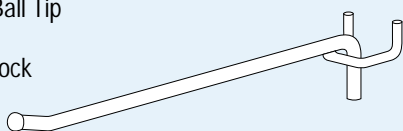

Code: **PB14010** 100mm
Code: **PB16015** 150mm
Code: **PB18020** 200mm
Size: 4mm Wire
with 30mm Diam. Loop
Colour: Zinc
Stock status: Ex-stock

BRACKET ADAPTOR - 3 SLOT SUITS 40mm PITCH BRACKETS

Code: **UW100**
Colour: White and Chrome
Stock status: Ex-stock

Patented

11 NOTCH SLOPING BLOUSE ARM - STEEL FOR GROOVED WALL

Code: **UW21100**
Length: 330mm
Colour: Chrome
Stock status: Ex-stock

HEAVY DUTY HOOKS - FLAT BACK SUITS MOST GROOVED WALL

Code: **PB81025** 250mm
Code: **PB81230** 300mm
Size: 6mm Wire
with 8mm Ball Tip
Colour: Zinc
Stock status: Ex-stock

GROOVED WALL BRACKETS FULLY WELDED

Code: Specials
Sizes: To suit
Colour: To suit
Stock status: Made to order

MEDIUM DUTY HOOKS - ALL WIRE SUITS MOST GROOVED WALL

Code: **PB00205** 50mm
Code: **PB00410** 100mm
Code: **PB00615** 150mm
Size: 4mm Wire
with 4.5mm Ball Tip
Colour: Zinc
Stock status: Ex-stock