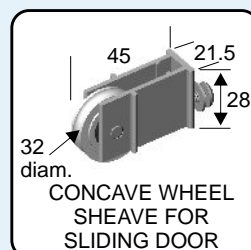

CONCAVE WHEEL
SHEAVE FOR
SLIDING DOOR

S955

Pack of 2
Max. 35kg each

S956

Pack of 2
Max. 25kg each

CONCAVE WHEEL
SHEAVE FOR
SLIDING DOOR

S957

Pack of 1
Max. 25kg each