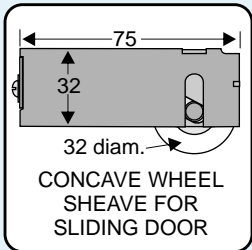

Pack of 2
Max. 15kg each

S949

Pack of 1
Max. 25kg each

CONCAVE WHEEL
SHEAVE FOR
SLIDING DOOR

S953

Pack of 2
Max. 25kg each

S954

Pack of 1
Max. 30kg each