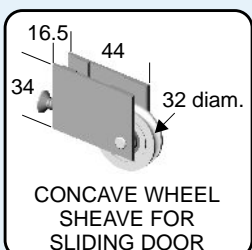

CONCAVE WHEEL
SHEAVE FOR
SLIDING DOOR

S955

Pack of 2
Max. 35kg each

S956

Pack of 2
Max. 25kg each

CONCAVE WHEEL
SHEAVE FOR
SLIDING DOOR

S957

Pack of 1
Max. 25kg each