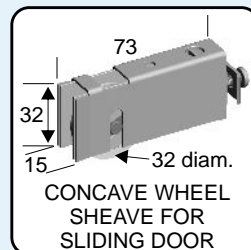

S956

Pack of 2
Max. 25kg each