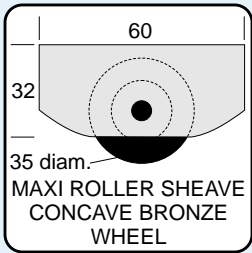

REPLACEMENT WHEELS, ROLLERS & SHEAVES

All Wheels Are Nylon Tyred Unless Otherwise Stated

MEDIUM SHEAVES - HORIZONTAL

P656

Pack of 2
Max. 113kg each

P657

Pack of 2
Max. 100kg each

P661

Pack of 2
Max. 60kg each

P671

Pack of 2
Max. 120kg each

HORIZON SHEAVE
661 = NYLON WHEEL
671 = STEEL WHEEL

TT665

Single Loose Item
Max. 50kg each

COASTLINE SHEAVE
CONCAVE WHEEL
ALL STAINLESS STEEL

S941