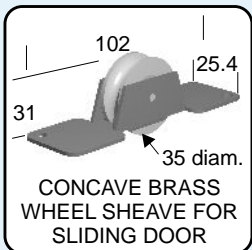

S966

Pack of 1
Max. 25kg each