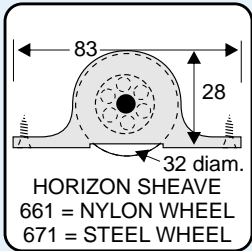

REPLACEMENT WHEELS, ROLLERS & SHEAVES

All Wheels Are Nylon Tyred Unless Otherwise Stated

MEDIUM SHEAVES - HORIZONTAL

P656

Pack of 2
Max. 113kg each

P657

Pack of 2
Max. 100kg each

P661

Pack of 2
Max. 60kg each

P671

Pack of 2
Max. 120kg each

HORIZON SHEAVE
661 = NYLON WHEEL
671 = STEEL WHEEL

TT665

Single Loose Item
Max. 50kg each

COASTLINE SHEAVE
CONCAVE WHEEL
ALL STAINLESS STEEL

S941