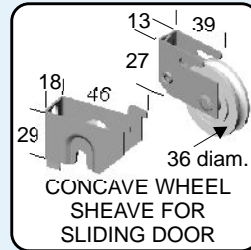

S949

Pack of 1
Max. 25kg each