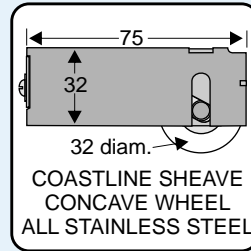

TT665

Single Loose Item
Max. 50kg each