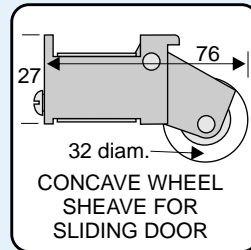

Pack of 2
Max. 15kg each

S949

Pack of 1
Max. 25kg each

CONCAVE WHEEL
SHEAVE FOR
SLIDING DOOR

S953

Pack of 2
Max. 25kg each

S954

Pack of 1
Max. 30kg each