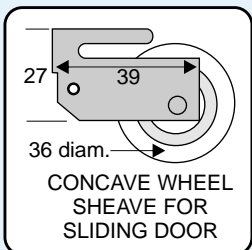

S955

Pack of 2
Max. 35kg each