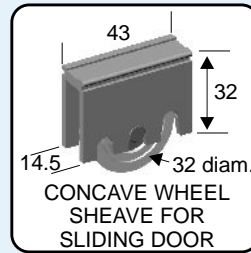

S958

Pack of 1
Max. 25kg each

CONCAVE WHEEL
SHEAVE FOR
SLIDING DOOR

REPLACEMENT WHEELS, ROLLERS & SHEAVES

All Wheels Are Nylon Tyred Unless Otherwise Stated

MEDIUM SHEAVES - HORIZONTAL (Cont.)

S959

Pack of 1
Max. 20kg each