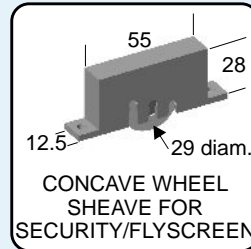

S958

Pack of 1
Max. 25kg each

CONCAVE WHEEL
SHEAVE FOR
SLIDING DOOR

REPLACEMENT WHEELS, ROLLERS & SHEAVES

All Wheels Are Nylon Tyred Unless Otherwise Stated

MEDIUM SHEAVES - HORIZONTAL (Cont.)

S959

Pack of 1
Max. 20kg each

S962

Pack of 1
Max. 25kg each

S963

Pack of 1
Max. 15kg each

S964

Pack of 1
Max. 25kg each

S965

Pack of 1
Max. 25kg each