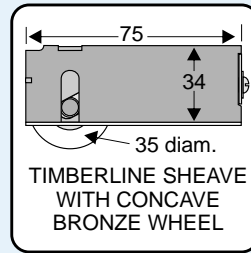

REPLACEMENT WHEELS, ROLLERS & SHEAVES

All Wheels Are Nylon Tyred Unless Otherwise Stated

MEDIUM SHEAVES - HORIZONTAL

P656

Pack of 2
Max. 113kg each

P657

Pack of 2
Max. 100kg each

P661

Pack of 2
Max. 60kg each

P671

Pack of 2
Max. 120kg each

HORIZON SHEAVE
661 = NYLON WHEEL
671 = STEEL WHEEL

TT665

Single Loose Item
Max. 50kg each

COASTLINE SHEAVE
CONCAVE WHEEL
ALL STAINLESS STEEL

S941