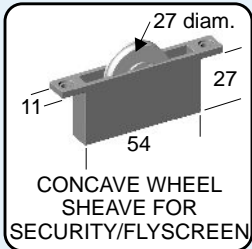

S958

Pack of 1
Max. 25kg each

CONCAVE WHEEL
SHEAVE FOR
SLIDING DOOR

REPLACEMENT WHEELS, ROLLERS & SHEAVES

All Wheels Are Nylon Tyred Unless Otherwise Stated

MEDIUM SHEAVES - HORIZONTAL (Cont.)

S959

Pack of 1
Max. 20kg each

S962

Pack of 1
Max. 25kg each

S963

Pack of 1
Max. 15kg each

S964

Pack of 1
Max. 25kg each

S965

Pack of 1
Max. 25kg each