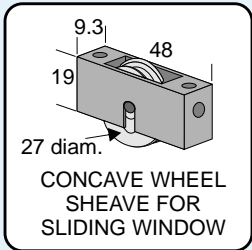

Pack of 2
Max. 60kg each

P671

Pack of 2
Max. 120kg each

HORIZON SHEAVE
661 = NYLON WHEEL
671 = STEEL WHEEL

TT665

Single Loose Item
Max. 50kg each

COASTLINE SHEAVE
CONCAVE WHEEL
ALL STAINLESS STEEL

S941