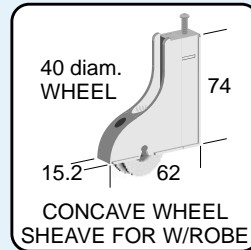

S952

Pack of 1
Max. 25kg each