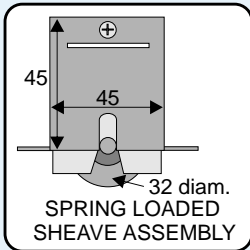

S951

Pack of 1
Max. 15kg each