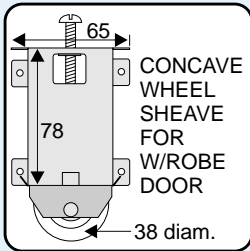

## MEDIUM SHEAVES - VERTICAL

**S905**

Pack of 1  
Max. 25kg each

**S944**

Pack of 2  
Max. 10kg each

**S950**

Pack of 2  
Max. 30kg each

**S951**