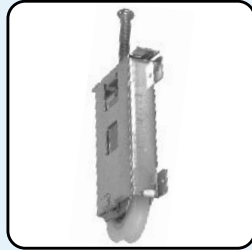

# REPLACEMENT WHEELS, ROLLERS & SHEAVES

All Wheels Are Nylon Tyred Unless Otherwise Stated

## MEDIUM SHEAVES - VERTICAL

**S905**

Pack of 1  
Max. 25kg each

**S944**

Pack of 2  
Max. 10kg each

**S950**

Pack of 2  
Max. 30kg each

**S951**