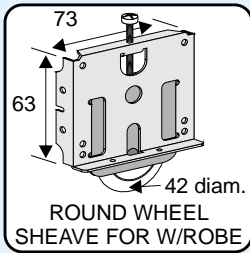

# REPLACEMENT WHEELS, ROLLERS & SHEAVES

All Wheels Are Nylon Tyred Unless Otherwise Stated

## MEDIUM SHEAVES - VERTICAL

**S905**

Pack of 1  
Max. 25kg each

**S944**

Pack of 2  
Max. 10kg each

**S950**

Pack of 2  
Max. 30kg each

**S951**