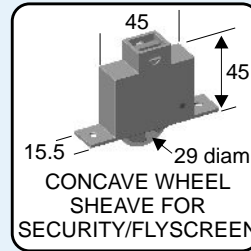

## MEDIUM SHEAVES - VERTICAL

**S905**

Pack of 1  
Max. 25kg each

**S944**

Pack of 2  
Max. 10kg each

**S950**

Pack of 2  
Max. 30kg each

**S951**

Pack of 1  
Max. 15kg each

**S952**

Pack of 1  
Max. 25kg each

**S983**

Pack of 1  
Max. 25kg each

**S984**

Pack of 1