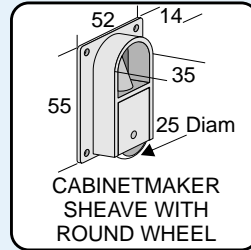

## MISCELLANEOUS WHEELS

**S946**

Pack of 2  
Max. 7kg each

**S947**

Pack of 2  
Max. 7kg each

**S960**

Pack of 1  
Max. 15kg each

**S961**

Pack of 1 LH & 1 RH  
Max. 10kg each

**S969**

Pack of 1  
Max. 30kg each

**TT184**

Single Loose Item  
Max. 10kg each

**TT232**

Single Loose Item  
Max. 12kg each

**TT584**