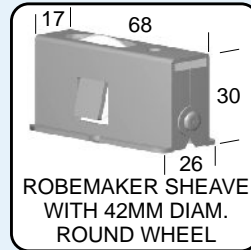

Pack of 1 LH & 1 RH  
Max. 10kg each

**S969**

Pack of 1  
Max. 30kg each

**TT184**

Single Loose Item  
Max. 10kg each

**TT232**

Single Loose Item  
Max. 12kg each

**TT584**