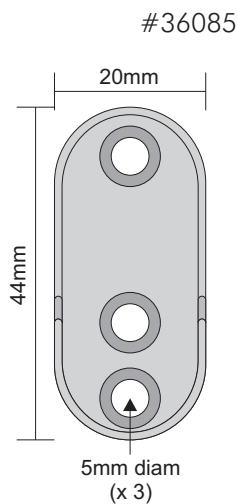

## Oval Hang Tube

Oval tube is becoming the more popular choice for a hanging tube. It's shape offers greater strength and resistance to bending under load compared to round tube.

- Chrome plated
- Includes screws
- Packed in bags

- Attractive look
- Strong
- Easy installation

CODE	DESCRIPTION	COLOUR
36069	Oval Tube 30x15mm x 3.6m	Chrome Plated
36085	Oval Tube End Socket with screws	Chrome Plated
36086	Oval Tube Centre Socket with screws	Chrome Plated