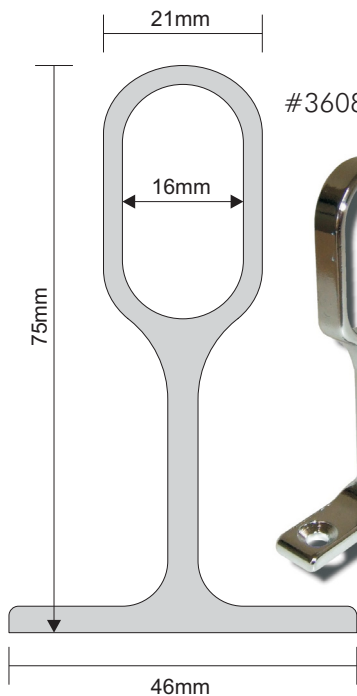

## Oval Hang Tube

Oval tube is becoming the more popular choice for a hanging tube. It's shape offers greater strength and resistance to bending under load compared to round tube.

- Chrome plated
- Includes screws
- Packed in bags

- Attractive look
- Strong
- Easy installation

CODE	DESCRIPTION	COLOUR
36069	Oval Tube 30x15mm x 3.6m	Chrome Plated
36085	Oval Tube End Socket with screws	Chrome Plated
36086	Oval Tube Centre Socket with screws	Chrome Plated