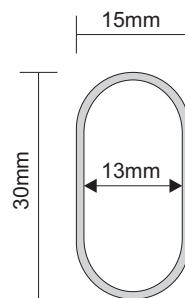

## Oval Hang Tube

Oval tube is becoming the more popular choice for a hanging tube. It's shape offers greater strength and resistance to bending under load compared to round tube.

- Chrome plated
- Includes screws
- Packed in bags

- Attractive look
- Strong
- Easy installation

CODE	DESCRIPTION	COLOUR
36069	Oval Tube 30x15mm x 3.6m	Chrome Plated
36085	Oval Tube End Socket with screws	Chrome Plated
36086	Oval Tube Centre Socket with screws	Chrome Plated