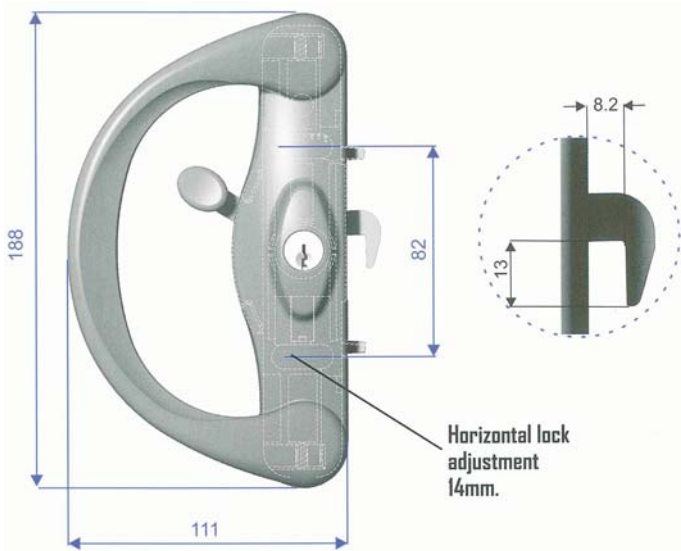

TT713 Patio Door Deadlock

New and improved sliding patio door deadlock with pin cylinder, stylish look and simple installation. Polesium™ cover material in Primrose, White & Black finishes.

- The TT713 utilises the Doric cartridge cylinder system which makes re-keying or changing cylinders quick and easy.
- TT713 utilises a pin cylinder which can be keyed alike to windows and doors - reducing the need for multiple keys.
- Stainless steel latching hook tongue.
- Industry standard 82mm door preparation.
- The large grip handle and a BCA compliant latch lever make for easy operation.
- The TT713 is a symmetrical design. An important feature with four lite doors where locks meet.
- The TT713 is a latch and deadlock all in one standard model.
- Meets AWA ICP002-720 hour corrosion resistant test.

Code	Description	Cylinder	Colour
TT71303	Patio Door Deadlock - Builder's pack of 1	Pin	Primrose
TT71306	Patio Door Deadlock - Builder's pack of 1	Pin	White
TT71308	Patio Door Deadlock - Builder's pack of 1	Pin	Black