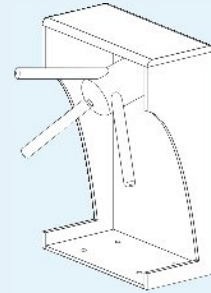

TURNSTILE DROP ARM

Code: [SF90007](#)
Colour: Chrome top
Stock status: Made to order