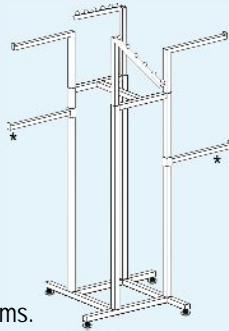

GARMENT RACKS

STAR RACK

4 WAY ADJ. - 2 SLOPING & 2 STRAIGHT ARMS

Code: [SR00100](#)

Size: 1250mm to 1750mm H

Colour: Chrome

Stock status: Ex stock

*Comes with 2 BONUS clamping arms.

GARMENT RACK

2 WAY ADJ. - 1 SLOPING & 1 STRAIGHT ARM

Code: [SR00400](#)

Size: 1250mm to 1750mm H

Colour: Chrome

Stock status: Made to order

UTILITY RACK SINGLE TOP

Code: [SR00200](#)

Size: 1200mm to
1600mm H x

1460mm W x 860mm D

Colour: Chrome

Stock status: Made to order

GARMENT RACK DOUBLE HANG - FIXED

Code: [SR00700](#)

Size: 1650mm H x 1500mm W
x 600mm D

Colour: Chrome

Stock status: Made to order

UTILITY RACK DOUBLE TOP

Code: [SR00250](#)

Size: 1200mm to
1600mm H x

1460mm W x 860mm D

Colour: Chrome

Stock status: Made to order

GARMENT RACK DOUBLE HANG - ADJUSTABLE