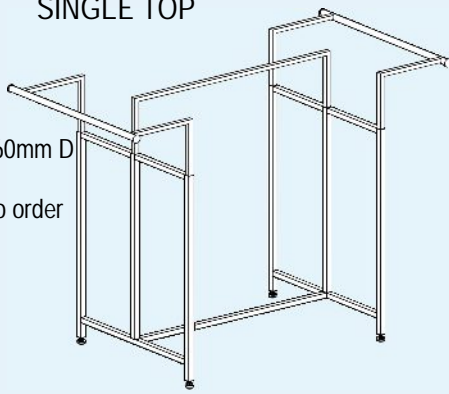

GARMENT RACK

2 WAY ADJ. - 1 SLOPING & 1 STRAIGHT ARM

Code: [SR00400](#)

Size: 1250mm to 1750mm H

Colour: Chrome

Stock status: Made to order

UTILITY RACK SINGLE TOP

Code: [SR00200](#)

Size: 1200mm to
1600mm H x

1460mm W x 860mm D

Colour: Chrome

Stock status: Made to order

GARMENT RACK DOUBLE HANG - FIXED

Code: [SR00700](#)

Size: 1650mm H x 1500mm W
x 600mm D

Colour: Chrome

Stock status: Made to order

UTILITY RACK DOUBLE TOP

Code: [SR00250](#)

Size: 1200mm to
1600mm H x

1460mm W x 860mm D

Colour: Chrome

Stock status: Made to order

GARMENT RACK DOUBLE HANG - ADJUSTABLE

Code: [SR01500](#)
Size: 1000mm to 1200mm H
x 750mm diam top
Colour: Chrome top
with p/coat base
Stock status: Made to order

ROUND RACK ROTUNDA - ADJUSTABLE

Code: [SR01600](#)
Size: 1000mm to 1200mm H
x 900mm diam top
Colour: Chrome top
with p/coat base
Stock status: Made to order