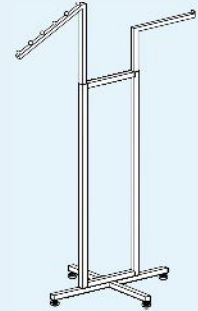

GARMENT RACKS

STAR RACK

4 WAY ADJ. - 2 SLOPING & 2 STRAIGHT ARMS

Code: [SR00100](#)

Size: 1250mm to 1750mm H

Colour: Chrome

Stock status: Ex stock

*Comes with 2 BONUS clamping arms.

GARMENT RACK

2 WAY ADJ. - 1 SLOPING & 1 STRAIGHT ARM

Code: [SR00400](#)

Size: 1250mm to 1750mm H

Colour: Chrome

Stock status: Made to order

UTILITY RACK SINGLE TOP

Code: [SR00200](#)

Size: 1200mm to
1600mm H x

1460mm W x 860mm D

Colour: Chrome

Stock status: Made to order

GARMENT RACK DOUBLE HANG - FIXED

Code: [SR00700](#)

Size: 1650mm H x 1500mm W
x 600mm D

Colour: Chrome

Stock status: Made to order

UTILITY RACK DOUBLE TOP

Code: [SR00250](#)

Size: 1200mm to
1600mm H x

1460mm W x 860mm D

Colour: Chrome

Stock status: Made to order

GARMENT RACK DOUBLE HANG - ADJUSTABLE