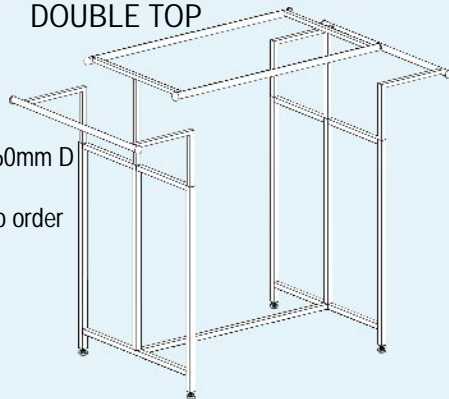

Size: 1200mm to
1600mm H x

1460mm W x 860mm D

Colour: Chrome

Stock status: Made to order

GARMENT RACK DOUBLE HANG - FIXED

Code: [SR00700](#)

Size: 1650mm H x 1500mm W
x 600mm D

Colour: Chrome

Stock status: Made to order

UTILITY RACK DOUBLE TOP

Code: [SR00250](#)

Size: 1200mm to
1600mm H x

1460mm W x 860mm D

Colour: Chrome

Stock status: Made to order

GARMENT RACK DOUBLE HANG - ADJUSTABLE

Code: [SR00800](#)

Size: 1250mm to 1650mm H
x 600mm D

Colour: Chrome

Stock status: Made to order

GARMENT RACK SINGLE RAIL - FIXED

Code: [SR00300](#) - Chrome

Code: [SR00350](#) - Painted

Size: 1380mm H x 1230mm W

Code: [SR01500](#)
Size: 1000mm to 1200mm H
x 750mm diam top
Colour: Chrome top
with p/coat base
Stock status: Made to order

ROUND RACK ROTUNDA - ADJUSTABLE

Code: [SR01600](#)
Size: 1000mm to 1200mm H
x 900mm diam top
Colour: Chrome top
with p/coat base
Stock status: Made to order