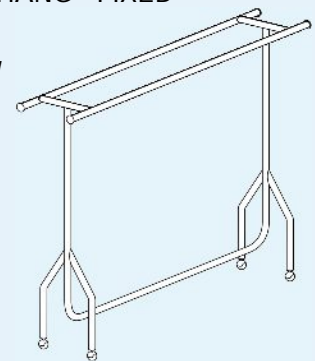

GARMENT RACK

2 WAY ADJ. - 1 SLOPING & 1 STRAIGHT ARM

Code: [SR00400](#)

Size: 1250mm to 1750mm H

Colour: Chrome

Stock status: Made to order

UTILITY RACK SINGLE TOP

Code: [SR00200](#)

Size: 1200mm to
1600mm H x

1460mm W x 860mm D

Colour: Chrome

Stock status: Made to order

GARMENT RACK DOUBLE HANG - FIXED

Code: [SR00700](#)

Size: 1650mm H x 1500mm W
x 600mm D

Colour: Chrome

Stock status: Made to order

UTILITY RACK DOUBLE TOP

Code: [SR00250](#)

Size: 1200mm to
1600mm H x

1460mm W x 860mm D

Colour: Chrome

Stock status: Made to order

GARMENT RACK DOUBLE HANG - ADJUSTABLE

Code: [SR00800](#)

Size: 1250mm to 1650mm H
x 600mm D

Colour: Chrome

Stock status: Made to order

GARMENT RACK SINGLE RAIL - FIXED

Code: [SR00300](#) - Chrome

Code: [SR00350](#) - Painted

Size: 1380mm H x 1230mm W