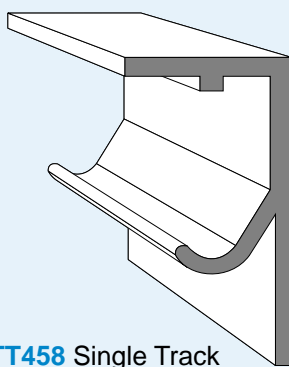

### FEATURES:

- \*Maximum load of 16kg per door
- \*Nylon wheels on easy locking axle with lubricated ball bearings for quiet and smooth running
- \*Height adjustment slot for accurate door alignment
- \*Constant door gap at 6mm for 19 to 35mm doors
- \*Extruded aluminium single or double track
- \*Anti-jump lip built into track
- \*Zinc plated steel components resist corrosion
- \*Available packaged or sold separately
- \*Alternative door guides available