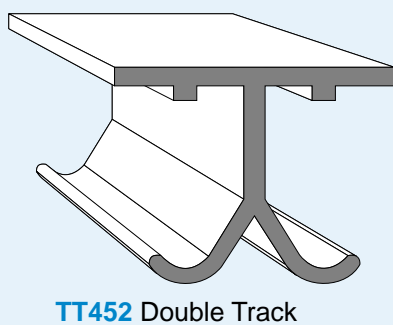

# SILENT-GLIDE Sliding Door Track System

### FEATURES:

- \*Maximum load of 16kg per door
- \*Nylon wheels on easy locking axle with lubricated ball bearings for quiet and smooth running
- \*Height adjustment slot for accurate door alignment
- \*Constant door gap at 6mm for 19 to 35mm doors
- \*Extruded aluminium single or double track
- \*Anti-jump lip built into track
- \*Zinc plated steel components resist corrosion
- \*Available packaged or sold separately
- \*Alternative door guides available

<b>P454</b>	Packaged Set for 2 Doors - 1500, 1800 & 2400mm
<b>P454</b>	Packaged Set for 3 Doors - 2400mm
<b>P450</b>	Components Pack for 1 Door
<b>S454</b>	Pack of 2 TT454 Wheels with Axle & Nut
<b>S30</b>	Pack of 2 TT30 Nylon Door Guides
<b>TT452</b>	Aluminium Double Track - 2000mm & 4500mm
<b>TT458</b>	Aluminium Single Track - 2000mm & 4500mm