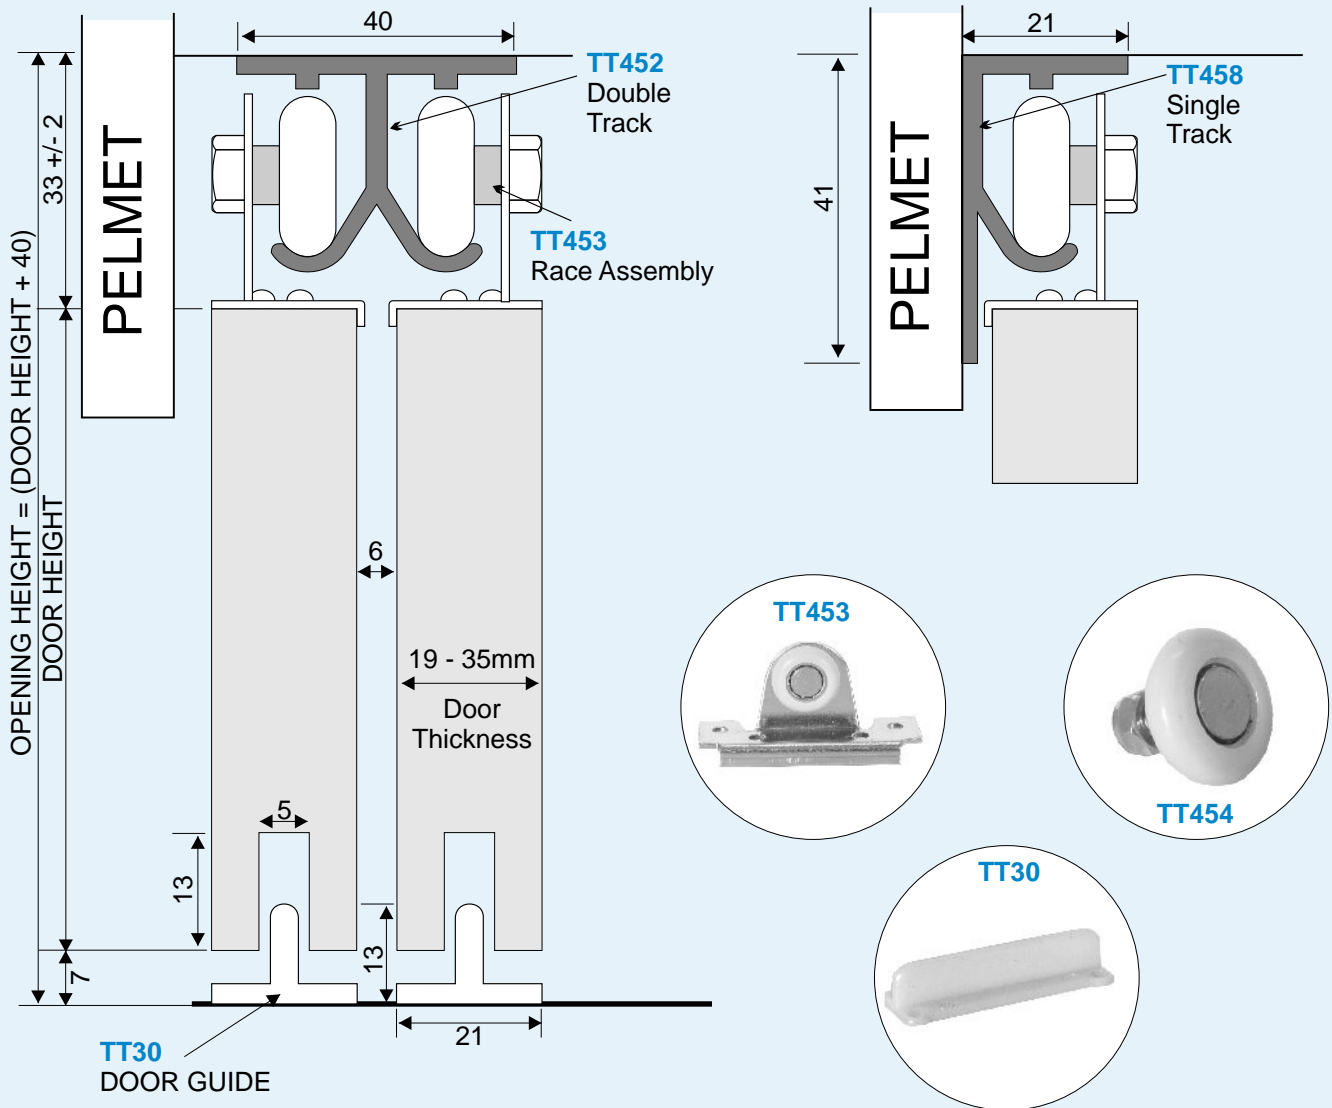

# SILENT-GLIDE Sliding Door Track System

## Wardrobe & Cupboard Doors - 16kg Per Door

### FEATURES:

- \*Maximum load of 16kg per door
- \*Nylon wheels on easy locking axle with lubricated ball bearings for quiet and smooth running
- \*Height adjustment slot for accurate door alignment
- \*Constant door gap at 6mm for 19 to 35mm doors
- \*Extruded aluminium single or double track
- \*Anti-jump lip built into track
- \*Zinc plated steel components resist corrosion
- \*Available packaged or sold separately
- \*Alternative door guides available

<b>P454</b>	Packaged Set for 2 Doors - 1500, 1800 & 2400mm
<b>P454</b>	Packaged Set for 3 Doors - 2400mm
<b>P450</b>	Components Pack for 1 Door
<b>S454</b>	Pack of 2 TT454 Wheels with Axle & Nut
<b>S30</b>	Pack of 2 TT30 Nylon Door Guides
<b>TT452</b>	Aluminium Double Track - 2000mm & 4500mm
<b>TT458</b>	Aluminium Single Track - 2000mm & 4500mm