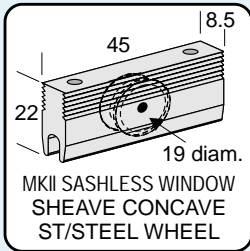

REPLACEMENT WHEELS, ROLLERS & SHEAVES

All Wheels Are Nylon Tyred Unless Otherwise Stated

SMALL SHEAVES - HORIZONTAL

P401

Pack of 4
Max. 12kg each

P431

Pack of 4
Max. 14kg each

TT520