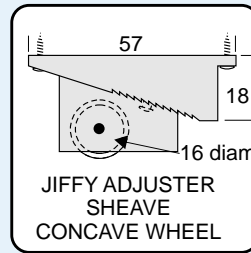

REPLACEMENT WHEELS, ROLLERS & SHEAVES

All Wheels Are Nylon Tyred Unless Otherwise Stated

SMALL SHEAVES - HORIZONTAL

P401

Pack of 4
Max. 12kg each

P431

Pack of 4
Max. 14kg each

TT520

Single Loose Item

S919

Pack of 2
Max. 12kg each

S937

Pack of 2
Max. 12kg each

S972

Pack of 2

S973