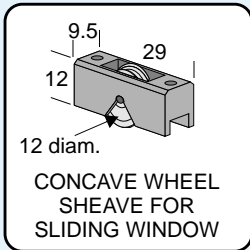

S919

Pack of 2
Max. 12kg each