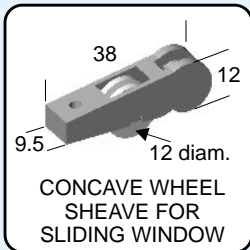

REPLACEMENT WHEELS, ROLLERS & SHEAVES

All Wheels Are Nylon Tyred Unless Otherwise Stated

SMALL SHEAVES - HORIZONTAL

P401

Pack of 4
Max. 12kg each

P431

Pack of 4
Max. 14kg each

TT520

Single Loose Item

S919

Pack of 2
Max. 12kg each

S937

Pack of 2
Max. 12kg each

S972

Pack of 2

S973