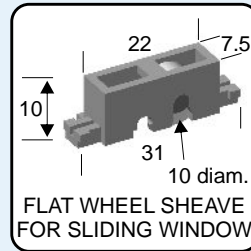

TT520

Single Loose Item