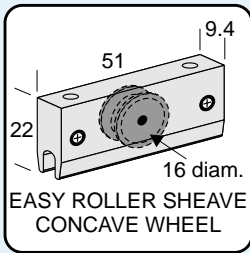

REPLACEMENT WHEELS, ROLLERS & SHEAVES

All Wheels Are Nylon Tyred Unless Otherwise Stated

SMALL SHEAVES - HORIZONTAL

P401

Pack of 4
Max. 12kg each

P431

Pack of 4
Max. 14kg each

TT520

Single Loose Item

S919

Pack of 2
Max. 12kg each

S937

Pack of 2
Max. 12kg each

S972

Pack of 2

S973