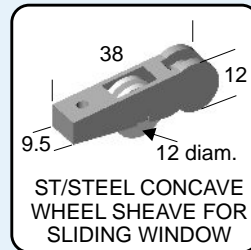

S973

Pack of 2
Max. 12kg each