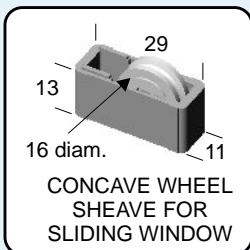

TT973A

Single Loose Item