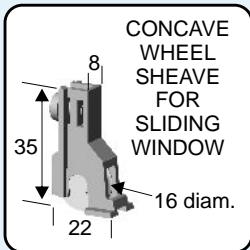

S980

Pack of 2
Max. 12kg each

S981

Pack of 2
Max. 15kg each