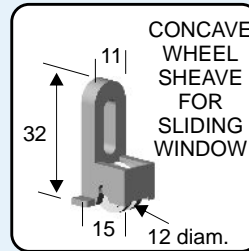

WIDE BODY CONCAVE
WHEEL SHEAVE

CONCAVE
WHEEL
SHEAVE
FOR
SLIDING
WINDOW