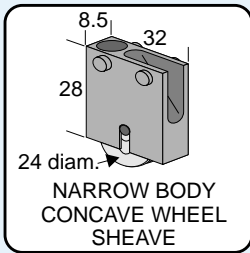

# REPLACEMENT WHEELS, ROLLERS & SHEAVES

All Wheels Are Nylon Tyred Unless Otherwise Stated

## SMALL SHEAVES - VERTICAL

NARROW BODY  
CONCAVE WHEEL  
SHEAVE

**S942**

Pack of 2  
Max. 15kg each

WIDE BODY CONCAVE  
WHEEL SHEAVE

**S943**

Pack of 2  
Max. 15kg each

CONCAVE  
WHEEL  
SHEAVE  
FOR  
SLIDING  
WINDOW