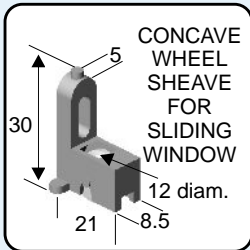

## SMALL SHEAVES - VERTICAL

NARROW BODY  
CONCAVE WHEEL  
SHEAVE

**S942**

Pack of 2  
Max. 15kg each

WIDE BODY CONCAVE  
WHEEL SHEAVE

**S943**

Pack of 2  
Max. 15kg each

CONCAVE  
WHEEL  
SHEAVE  
FOR  
SLIDING  
WINDOW

**S977**

Pack of 2  
Max. 12kg each

CONCAVE  
WHEEL  
SHEAVE  
FOR  
SLIDING  
WINDOW

**S978**

Pack of 2  
Max. 12kg each

CONCAVE  
WHEEL  
SHEAVE  
FOR  
SLIDING  
WINDOW

**S979**

Pack of 2  
Max. 25kg each