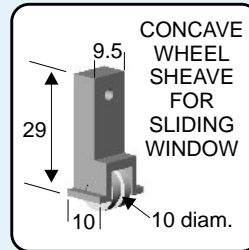

## SMALL SHEAVES - VERTICAL

NARROW BODY  
CONCAVE WHEEL  
SHEAVE

**S942**

Pack of 2  
Max. 15kg each

WIDE BODY CONCAVE  
WHEEL SHEAVE

**S943**

Pack of 2  
Max. 15kg each

CONCAVE  
WHEEL  
SHEAVE  
FOR  
SLIDING  
WINDOW

**S977**

Pack of 2  
Max. 12kg each

CONCAVE  
WHEEL  
SHEAVE  
FOR  
SLIDING  
WINDOW

**S978**

Pack of 2  
Max. 12kg each

CONCAVE  
WHEEL  
SHEAVE  
FOR  
SLIDING  
WINDOW

**S979**

Pack of 2  
Max. 25kg each