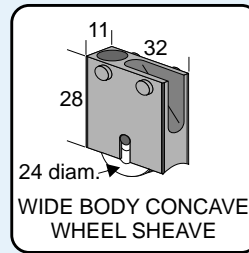

## SMALL SHEAVES - VERTICAL

NARROW BODY  
CONCAVE WHEEL  
SHEAVE

**S942**

Pack of 2  
Max. 15kg each

WIDE BODY CONCAVE  
WHEEL SHEAVE

**S943**

Pack of 2  
Max. 15kg each

CONCAVE  
WHEEL  
SHEAVE  
FOR  
SLIDING  
WINDOW