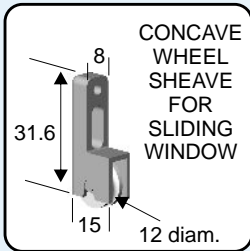

## SMALL SHEAVES - VERTICAL

NARROW BODY  
CONCAVE WHEEL  
SHEAVE

**S942**

Pack of 2  
Max. 15kg each

WIDE BODY CONCAVE  
WHEEL SHEAVE

**S943**

Pack of 2  
Max. 15kg each

CONCAVE  
WHEEL  
SHEAVE  
FOR  
SLIDING  
WINDOW

**S977**

Pack of 2  
Max. 12kg each

CONCAVE  
WHEEL  
SHEAVE  
FOR  
SLIDING  
WINDOW

**S978**

Pack of 2  
Max. 12kg each

CONCAVE  
WHEEL  
SHEAVE  
FOR  
SLIDING  
WINDOW

**S979**

Pack of 2  
Max. 25kg each