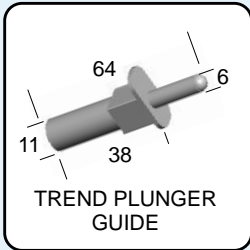

## SPARE PARTS COMPONENTS

**S34**

Pack of 2

NYLON DOOR GUIDE  
FOR SCREEN DOOR

**S945**

Pack of 2 of each

SPRING & GUIDE FOR  
944 CORNER STAKE

**S988**

Pack of 2

SEC / SCREEN DOOR  
TOP HANGER GUIDE

**S989**

Pack of 2

SEC / SCREEN DOOR  
BOTTOM GUIDE

**S990**

Pack of 2

TREND PLUNGER  
GUIDE

**S991**

Pack of 2

SPRING TO SUIT  
942 & 943 SHEAVES

**S992**

Pack of 2

ALUMINIUM RIVET  
6.2mm DIAM

**S993**

Pack of 2