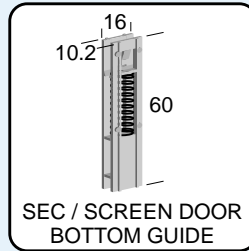

## SPARE PARTS COMPONENTS

**S34**

Pack of 2

NYLON DOOR GUIDE  
FOR SCREEN DOOR

**S945**

Pack of 2 of each

SPRING & GUIDE FOR  
944 CORNER STAKE

**S988**

Pack of 2

SEC / SCREEN DOOR  
TOP HANGER GUIDE

**S989**

Pack of 2

SEC / SCREEN DOOR  
BOTTOM GUIDE

**S990**

Pack of 2

TREND PLUNGER  
GUIDE