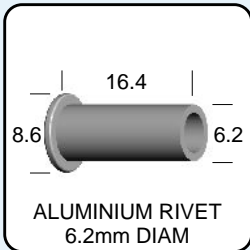

**S991**

Pack of 2

SPRING TO SUIT  
942 & 943 SHEAVES

**S992**

Pack of 2

ALUMINIUM RIVET  
6.2mm DIAM

**S993**

Pack of 2

STAINLESS STEEL  
AXLE - 6.3mm DIAM

**S994**

Pack of 2

ZINC PLATED STEEL  
AXLE - 6.3mm DIAM