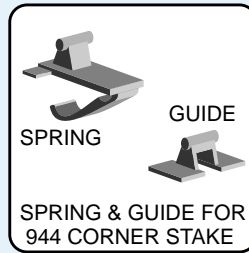

# REPLACEMENT WHEELS, ROLLERS & SHEAVES

All Wheels Are Nylon Tyred Unless Otherwise Stated

## SPARE PARTS COMPONENTS

**S34**

Pack of 2

NYLON DOOR GUIDE  
FOR SCREEN DOOR

**S945**

Pack of 2 of each

SPRING & GUIDE FOR  
944 CORNER STAKE

**S988**

Pack of 2

SEC / SCREEN DOOR  
TOP HANGER GUIDE

**S989**

Pack of 2

SEC / SCREEN DOOR  
BOTTOM GUIDE

**S990**

Pack of 2

TREND PLUNGER  
GUIDE