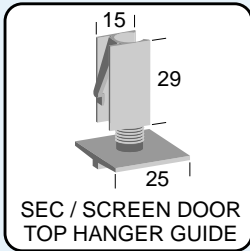

## SPARE PARTS COMPONENTS

**S34**

Pack of 2

NYLON DOOR GUIDE  
FOR SCREEN DOOR

**S945**

Pack of 2 of each

SPRING & GUIDE FOR  
944 CORNER STAKE

**S988**

Pack of 2

SEC / SCREEN DOOR  
TOP HANGER GUIDE

**S989**

Pack of 2

SEC / SCREEN DOOR  
BOTTOM GUIDE

**S990**

Pack of 2

TREND PLUNGER  
GUIDE