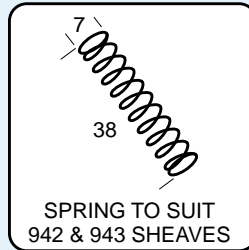

Pack of 2

SEC / SCREEN DOOR  
TOP HANGER GUIDE

**S989**

Pack of 2

SEC / SCREEN DOOR  
BOTTOM GUIDE

**S990**

Pack of 2

TREND PLUNGER  
GUIDE

**S991**

Pack of 2

SPRING TO SUIT  
942 & 943 SHEAVES

**S992**

Pack of 2

ALUMINIUM RIVET  
6.2mm DIAM

**S993**

Pack of 2