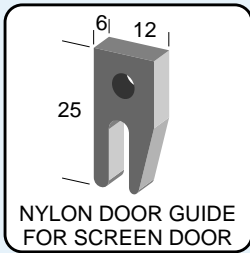

# REPLACEMENT WHEELS, ROLLERS & SHEAVES

All Wheels Are Nylon Tyred Unless Otherwise Stated

## SPARE PARTS COMPONENTS

**S34**

Pack of 2

NYLON DOOR GUIDE  
FOR SCREEN DOOR

**S945**

Pack of 2 of each

SPRING & GUIDE FOR  
944 CORNER STAKE

**S988**

Pack of 2

SEC / SCREEN DOOR  
TOP HANGER GUIDE

**S989**

Pack of 2

SEC / SCREEN DOOR  
BOTTOM GUIDE

**S990**

Pack of 2

TREND PLUNGER  
GUIDE