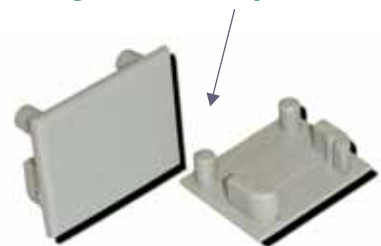

PRODUCT UPDATE

PRODUCT RELEASE

4-09-09

TRIUMPH TRACK IMPROVEMENT

Triumph Sliding & Folding Door Track System

Wall mount track with
V-groove for ease of
drilling

Ribbed face
for added
visual appeal

Top mount track
with V-groove for
ease of drilling

Push-in nylon end cap
gives the complete finish

This slimline aluminium track has undergone a facelift and is now more visually appealing.

Coupled with a modern square look are features such as

- A ribbed face for added appeal
- V grooves for easy drilling
- Top mount & wall mount options
- Mill finish and Clear Anodised
- Push-in plastic end caps.