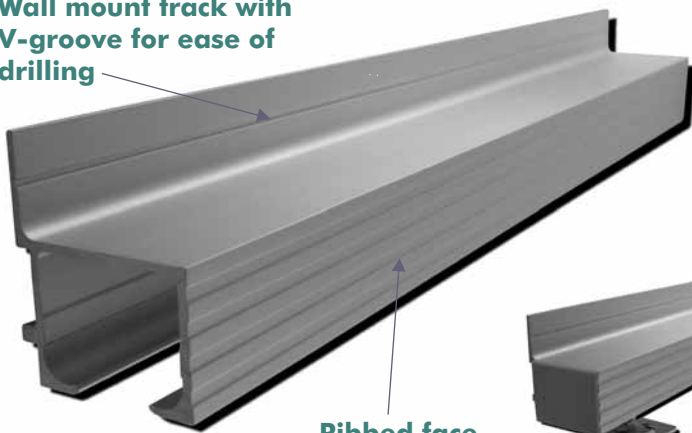

PRODUCT UPDATE

PRODUCT RELEASE

4-09-09

TRIUMPH TRACK IMPROVEMENT

Triumph Sliding & Folding Door Track System

Wall mount track with
V-groove for ease of
drilling

Ribbed face
for added
visual appeal

Top mount track
with V-groove for
ease of drilling

Push-in nylon end cap
gives the complete finish

This slimline aluminium track has undergone a facelift and is now more visually appealing.

Coupled with a modern square look are features such as

- A ribbed face for added appeal
- V grooves for easy drilling
- Top mount & wall mount options
- Mill finish and Clear Anodised
- Push-in plastic end caps.

Benefits of Enclosed Track Systems

- Offer greater door security by preventing doors from being dislodged from the track
- Run smoother due to resistance of excessive dust
- Aesthetically pleasing as they conceal the wheel assemblies
- Run quieter
- Easy to install and adjust