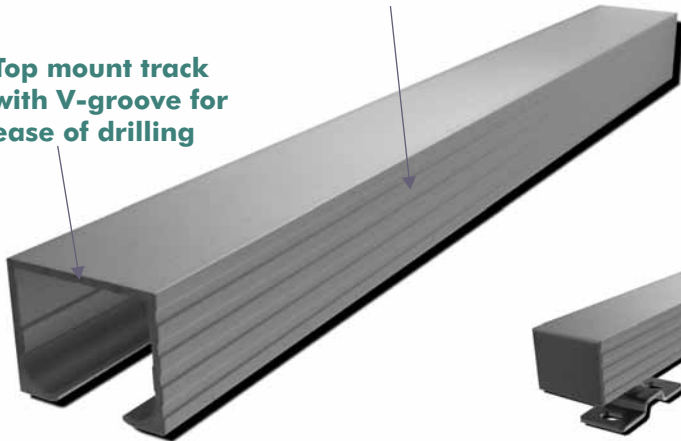

PRODUCT UPDATE

PRODUCT RELEASE

4-09-09

TRIUMPH TRACK IMPROVEMENT

Triumph Sliding & Folding Door Track System

Wall mount track with
V-groove for ease of
drilling

Ribbed face
for added
visual appeal

Top mount track
with V-groove for
ease of drilling

Push-in nylon end cap
gives the complete finish

This slimline aluminium track has undergone a facelift and is now more visually appealing.

Coupled with a modern square look are features such as

- A ribbed face for added appeal
- V grooves for easy drilling
- Top mount & wall mount options
- Mill finish and Clear Anodised
- Push-in plastic end caps.