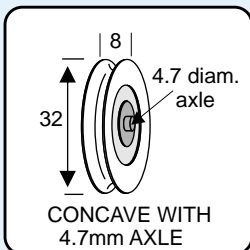

S918

Pack of 2
Max. 15kg each