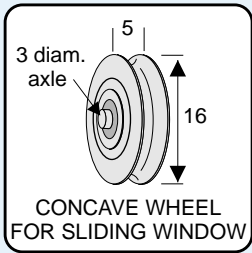

Pack of 2
Max. 15kg each

S948

Pack of 2
Max. 25kg each

REPLACEMENT WHEELS, ROLLERS & SHEAVES

All Wheels Are Nylon Tyred Unless Otherwise Stated

WHEELS WITH AXLE (Cont.)

S970

Pack of 2
Max. 12kg each