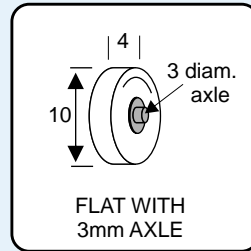

S903

Pack of 2
Max. 10kg each