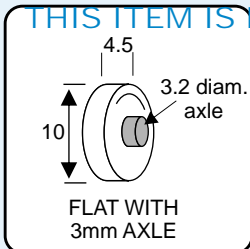

REPLACEMENT WHEELS, ROLLERS & SHEAVES

All Wheels Are Nylon Tyred Unless Otherwise Stated

WHEELS WITH AXLE

S900

Pack of 2
Max. 10kg each

S901

Pack of 4
Max. 12kg each

S903

Pack of 2
Max. 10kg each

S915

Pack of 4
Max. 12kg each

S916

Pack of 4
Max. 10kg each

S918

Pack of 2
Max. 15kg each

S920