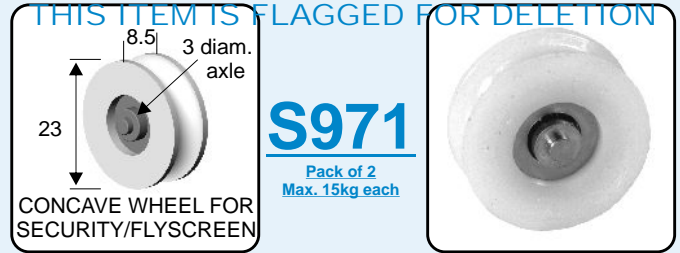

Pack of 2
Max. 15kg each

S948

Pack of 2
Max. 25kg each

REPLACEMENT WHEELS, ROLLERS & SHEAVES

All Wheels Are Nylon Tyred Unless Otherwise Stated

WHEELS WITH AXLE (Cont.)

S970

Pack of 2
Max. 12kg each