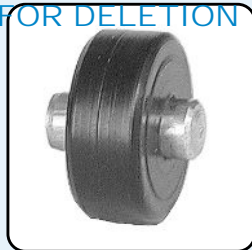

S916

Pack of 4
Max. 10kg each