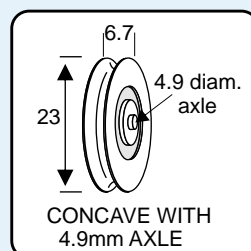

S925

Pack of 2
Max. 25kg each