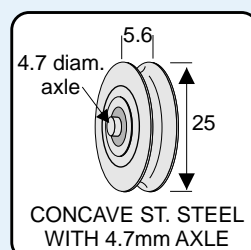

S940

Pack of 2
Max. 15kg each