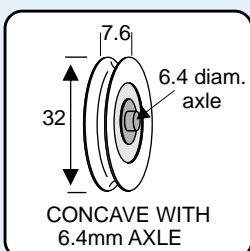

S921

Pack of 2
Max. 25kg each