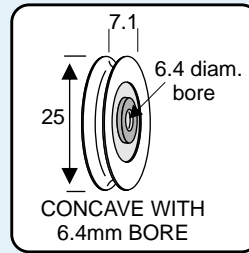

# REPLACEMENT WHEELS, ROLLERS & SHEAVES

All Wheels Are Nylon Tyred Unless Otherwise Stated

## WHEELS WITH BORE

**S914**

Pack of 2  
Max. 30kg each

**S922**

Pack of 2  
Max. 15kg each

**S924**

Pack of 2  
Max. 25kg each

**S926**