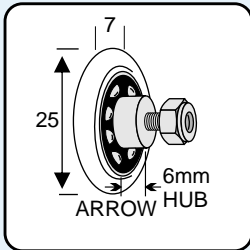

S454

Pack of 2
Max. 8kg each