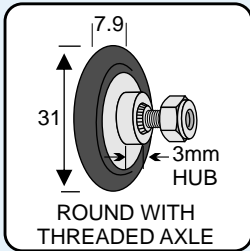

REPLACEMENT WHEELS, ROLLERS & SHEAVES

All Wheels Are Nylon Tyred Unless Otherwise Stated

WHEELS WITH AXLE & NUT

S104

Pack of 2
Max. 30kg each

S233

Pack of 2
Max. 12kg each

S288