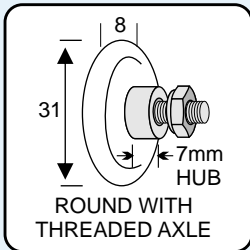

S912

Pack of 2
Max. 25kg each