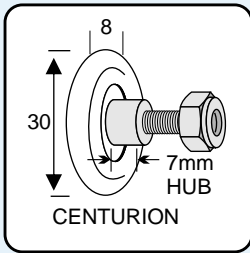

REPLACEMENT WHEELS, ROLLERS & SHEAVES

All Wheels Are Nylon Tyred Unless Otherwise Stated

WHEELS WITH AXLE & NUT

S104

Pack of 2
Max. 30kg each

S233

Pack of 2
Max. 12kg each

S288