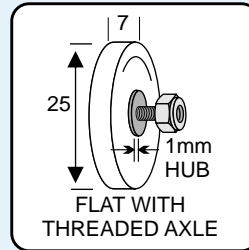

S681

Pack of 2
Max. 15kg each