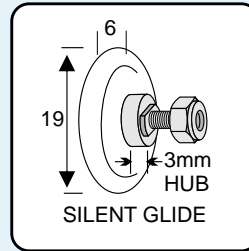

S288

Pack of 2
Max. 27kg each