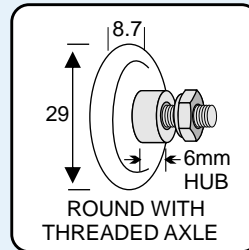

S913

Pack of 2
Max. 30kg each