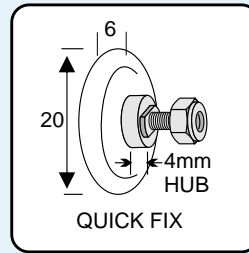

REPLACEMENT WHEELS, ROLLERS & SHEAVES

All Wheels Are Nylon Tyred Unless Otherwise Stated

WHEELS WITH AXLE & NUT

S104

Pack of 2
Max. 30kg each

S233

Pack of 2
Max. 12kg each

S288