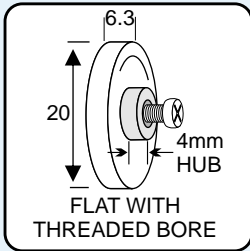

REPLACEMENT WHEELS, ROLLERS & SHEAVES

All Wheels Are Nylon Tyred Unless Otherwise Stated

WHEELS WITH AXLE & SCREW

S902

Pack of 2
Max. 10kg each

S910

Pack of 2
Max. 5kg each

S911