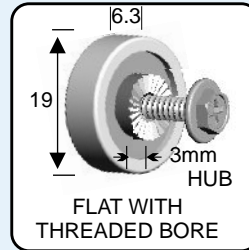

REPLACEMENT WHEELS, ROLLERS & SHEAVES

All Wheels Are Nylon Tyred Unless Otherwise Stated

WHEELS WITH AXLE & SCREW

S902

Pack of 2
Max. 10kg each

S910

Pack of 2
Max. 5kg each

S911

Pack of 2
Max. 15kg each

S930

Pack of 2
Max. 5kg each

S932

Pack of 2
Max. 5kg each

S933

Pack of 2
Max. 10kg each