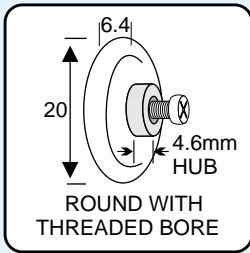

REPLACEMENT WHEELS, ROLLERS & SHEAVES

All Wheels Are Nylon Tyred Unless Otherwise Stated

WHEELS WITH AXLE & SCREW

S902

Pack of 2
Max. 10kg each

S910

Pack of 2
Max. 5kg each

S911