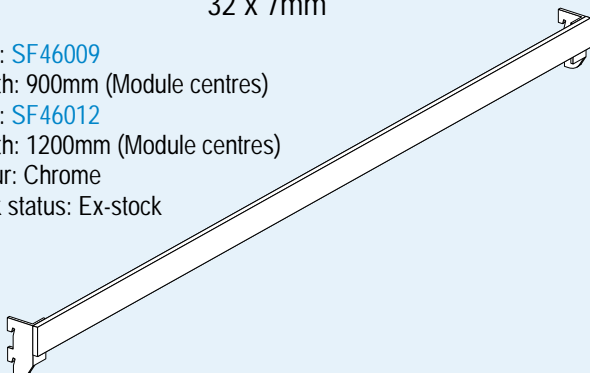

CROSS BAR - ALUMINIUM 32 x 6mm

Code: [SG732](#)
Lengths: 3m or cut-to-size
Colour: Clear Anodised
Stock status: Ex-stock

SLOPING SHOVEL HOLDER - STEEL FOR HEAVY DUTY CROSS BARS

Code: [SF46500](#)
Length: 330mm
Colour: Zinc Plated
Stock status: Ex-stock

TYPICAL CROSS BAR SETUP USING ALUMINIUM CROSS BAR

11 NOTCH SLOPING BLOUSE ARM - STEEL FOR CROSS BARS

Code: [SG73435](#)
Length: 330mm
Colour: Chrome
Stock status: Ex-stock

HEAVY DUTY CROSS BARS - STEEL 32 x 7mm

Code: [SF46009](#)
Length: 900mm (Module centres)
Code: [SF46012](#)
Length: 1200mm (Module centres)
Colour: Chrome
Stock status: Ex-stock

11 NOTCH SLOPING BLOUSE ARM - STEEL FOR SLOTTED STRIPPING & TUBE

Code: [SF61035](#)
Length: 330mm
Colour: Chrome
Stock status: Ex-stock