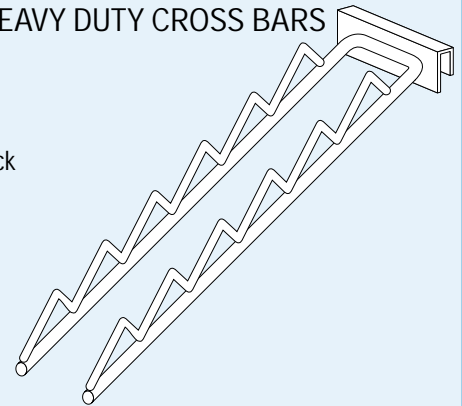

CROSS BARS And Accessories

CROSS BAR BRACKETS - STEEL WITH RETENTION CLAMP

Code: [SG73210](#)
Colour: Chrome
Stock status: Ex-stock

LIGHT DUTY SINGLE PRONG HOOKS FOR CROSS BARS

Code: [SG733](#)
Lengths: 75, 150 and 230mm
Colour: Chrome
Stock status: Ex-stock

CROSS BAR - ALUMINIUM 32 x 6mm

Code: [SG732](#)
Lengths: 3m or cut-to-size
Colour: Clear Anodised
Stock status: Ex-stock

SLOPING SHOVEL HOLDER - STEEL FOR HEAVY DUTY CROSS BARS

Code: [SF46500](#)
Length: 330mm
Colour: Zinc Plated
Stock status: Ex-stock

TYPICAL CROSS BAR SETUP USING ALUMINIUM CROSS BAR

11 NOTCH SLOPING BLOUSE ARM - STEEL FOR CROSS BARS

Code: [SG73435](#)
Length: 330mm
Colour: Chrome
Stock status: Ex-stock

HEAVY DUTY CROSS BARS - STEEL 32 x 7mm

Code: [SF61035](#)
Length: 330mm
Colour: Chrome
Stock status: Ex-stock