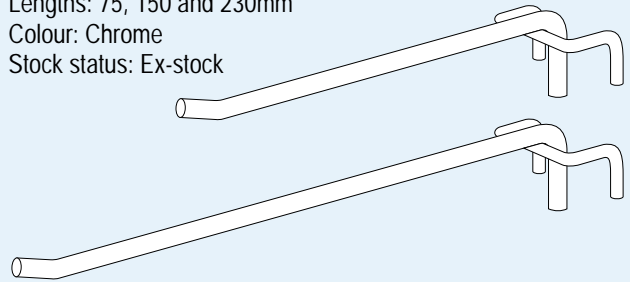

CROSS BARS And Accessories

CROSS BAR BRACKETS - STEEL WITH RETENTION CLAMP

Code: [SG73210](#)
Colour: Chrome
Stock status: Ex-stock

LIGHT DUTY SINGLE PRONG HOOKS FOR CROSS BARS

Code: [SG733](#)
Lengths: 75, 150 and 230mm
Colour: Chrome
Stock status: Ex-stock

CROSS BAR - ALUMINIUM 32 x 6mm

Code: [SG732](#)
Lengths: 3m or cut-to-size
Colour: Clear Anodised
Stock status: Ex-stock

SLOPING SHOVEL HOLDER - STEEL FOR HEAVY DUTY CROSS BARS

Code: [SF46500](#)
Length: 330mm
Colour: Zinc Plated
Stock status: Ex-stock

TYPICAL CROSS BAR SETUP USING ALUMINIUM CROSS BAR

11 NOTCH SLOPING BLOUSE ARM - STEEL FOR CROSS BARS

Code: [SG73435](#)
Length: 330mm
Colour: Chrome
Stock status: Ex-stock

HEAVY DUTY CROSS BARS - STEEL 32 x 7mm

Code: [SF61035](#)
Length: 330mm
Colour: Chrome
Stock status: Ex-stock