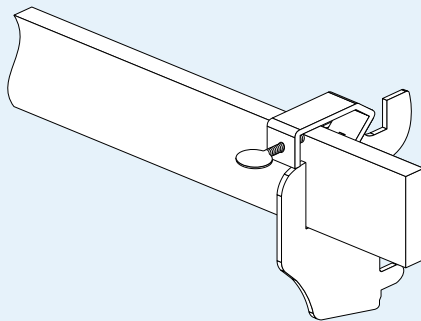

CROSS BARS And Accessories

CROSS BAR BRACKETS - STEEL WITH RETENTION CLAMP

Code: [SG73210](#)
Colour: Chrome
Stock status: Ex-stock

LIGHT DUTY SINGLE PRONG HOOKS FOR CROSS BARS

Code: [SG733](#)
Lengths: 75, 150 and 230mm
Colour: Chrome
Stock status: Ex-stock

CROSS BAR - ALUMINIUM 32 x 6mm

Code: [SG732](#)
Lengths: 3m or cut-to-size
Colour: Clear Anodised
Stock status: Ex-stock

SLOPING SHOVEL HOLDER - STEEL FOR HEAVY DUTY CROSS BARS

Code: [SF46500](#)
Length: 330mm
Colour: Zinc Plated
Stock status: Ex-stock

TYPICAL CROSS BAR SETUP USING ALUMINIUM CROSS BAR

11 NOTCH SLOPING BLOUSE ARM - STEEL FOR CROSS BARS

Code: [SG73435](#)
Length: 330mm
Colour: Chrome
Stock status: Ex-stock

HEAVY DUTY CROSS BARS - STEEL 32 x 7mm

Code: [SF61035](#)
Length: 330mm
Colour: Chrome
Stock status: Ex-stock