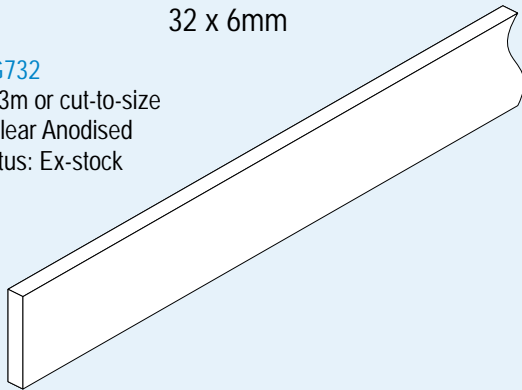

CROSS BARS And Accessories

CROSS BAR BRACKETS - STEEL WITH RETENTION CLAMP

Code: [SG73210](#)
Colour: Chrome
Stock status: Ex-stock

LIGHT DUTY SINGLE PRONG HOOKS FOR CROSS BARS

Code: [SG733](#)
Lengths: 75, 150 and 230mm
Colour: Chrome
Stock status: Ex-stock

CROSS BAR - ALUMINIUM 32 x 6mm

Code: [SG732](#)
Lengths: 3m or cut-to-size
Colour: Clear Anodised
Stock status: Ex-stock

SLOPING SHOVEL HOLDER - STEEL FOR HEAVY DUTY CROSS BARS

Code: [SF46500](#)
Length: 330mm
Colour: Zinc Plated
Stock status: Ex-stock

TYPICAL CROSS BAR SETUP USING ALUMINIUM CROSS BAR

11 NOTCH SLOPING BLOUSE ARM - STEEL FOR CROSS BARS

Code: [SG73435](#)
Length: 330mm
Colour: Chrome
Stock status: Ex-stock

HEAVY DUTY CROSS BARS - STEEL 32 x 7mm

Code: [SF61035](#)
Length: 330mm
Colour: Chrome
Stock status: Ex-stock