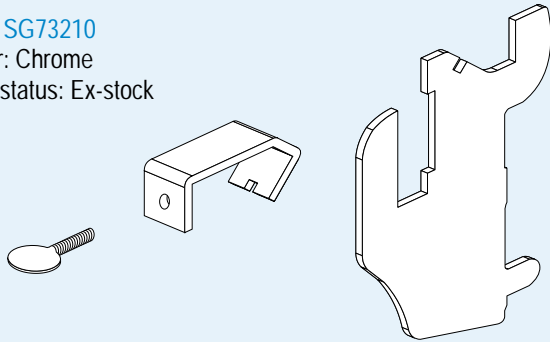

CROSS BARS And Accessories

CROSS BAR BRACKETS - STEEL WITH RETENTION CLAMP

Code: [SG73210](#)
Colour: Chrome
Stock status: Ex-stock

LIGHT DUTY SINGLE PRONG HOOKS FOR CROSS BARS

Code: [SG733](#)
Lengths: 75, 150 and 230mm
Colour: Chrome
Stock status: Ex-stock

CROSS BAR - ALUMINIUM 32 x 6mm

Code: [SG732](#)
Lengths: 3m or cut-to-size
Colour: Clear Anodised
Stock status: Ex-stock

SLOPING SHOVEL HOLDER - STEEL FOR HEAVY DUTY CROSS BARS

Code: [SF46500](#)
Length: 330mm
Colour: Zinc Plated
Stock status: Ex-stock

TYPICAL CROSS BAR SETUP USING ALUMINIUM CROSS BAR

11 NOTCH SLOPING BLOUSE ARM - STEEL FOR CROSS BARS

Code: [SG73435](#)
Length: 330mm
Colour: Chrome
Stock status: Ex-stock

HEAVY DUTY CROSS BARS - STEEL 32 x 7mm

Code: [SF61035](#)
Length: 330mm
Colour: Chrome
Stock status: Ex-stock